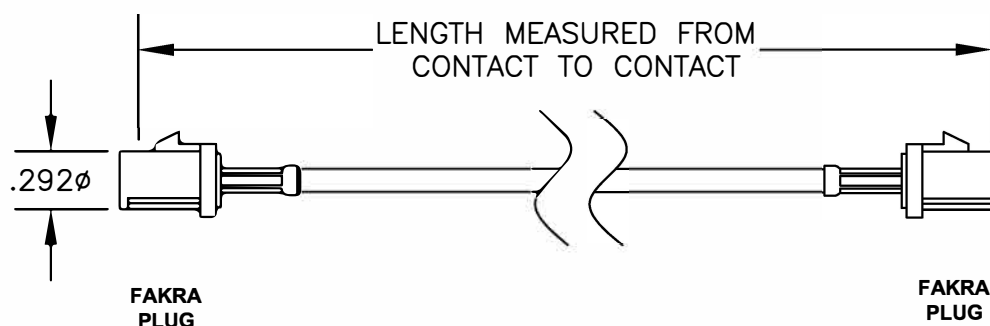

COMPONENTS	IMPEDANCE
FAKRA PLUG	50 OHM
FAKRA PLUG	50 OHM

Standard Lengths	
-12	12"
-24	24"
-36	36"
-48	48"
-60	60"
-XXX	Custom Length in Inches

Part Configurator

1. Replace Y with code.
2. Replace XX with length in inches.

CODING	PLUG	PLUG	COLOR	APPLICATION
A			BLACK	RADIO WITH PHANTOM SUPPLY
B			WHITE	RADIO WITHOUT PHANTOM SUPPLY
C			BLUE	GPS: TELEMATICS OR NAVIGATION
D			BORDEAUX	GSM: CELLULAR PHONE
H			VIOLET	GPS: TELEMATICS AND NAVIGATION
I			BEIGE	BLUETOOTH
K			CURRY	RADIO WITH IF OUTPUT (ANTENNA DIVERSITY)
Z			WATER BLUE	NEUTRAL CODING

		8TH FLOOR, BUILDING 1, YONGFU SCIENCE AND TECHNOLOGY CENTER INDUSTRIAL PARK, NANZHA DISTRICT 5, HUMEN, 523900, DONGGUAN, GUANGDONG, CHINA			
		WEBSITE: www.ebeestock.com EMAIL: sales@ebeestock.com			
TITLE ET21878		DES. FAKRA PLUG TO FAKRA PLUG, PE-C100 COAX			
REV.	FSCMNO. 53919	CAD FILE	021508	SCALE	N/A
		SIZE	A	127	
NOTES: 1. UNLESS OTHERWISE SPECIFIED ALL DIMENSIONS ARE NOMINAL. 2. ALL SPECIFICATIONS ARE SUBJECT TO CHANGE WITHOUT NOTICE AT ANY TIME. 3. DIMENSIONS ARE IN INCHES. 4. LENGTH TOLERANCE IS $\pm 1.5\%$ OR $3/8"$, WHICHEVER IS GREATER.					