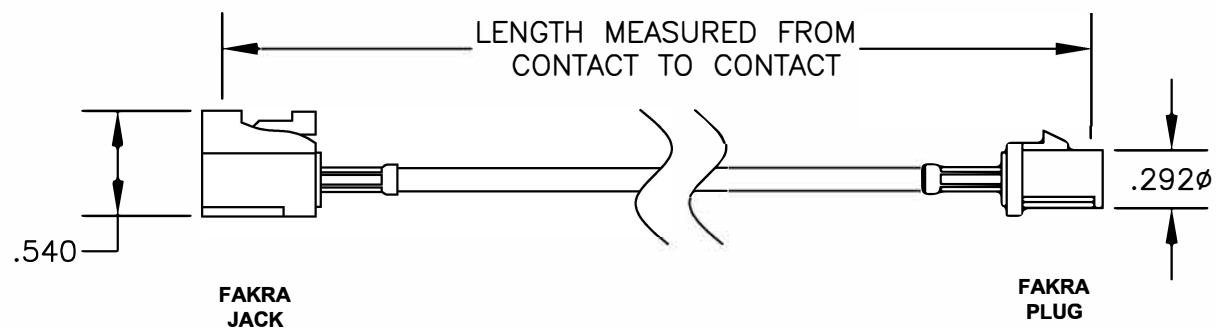

COMPONENTS	IMPEDANCE
FAKRA JACK	50 OHM
FAKRA PLUG	50 OHM

Standard Lengths	
-12	12"
-24	24"
-36	36"
-48	48"
-60	60"
-XXX	Custom Length in Inches

Part Configurator

1. Replace Y with code.
2. Replace XX with length in inches.

		8TH FLOOR, BUILDING 1, YONGFU SCIENCE AND TECHNOLOGY CENTER INDUSTRIAL PARK, NANZHA DISTRICT 5, HUMEN, 523900, DONGGUAN, GUANGDONG, CHINA			
		WEBSITE: www.ebeestock.com EMAIL: sales@ebeestock.com			
TITLE ET21879		DES. FAKRA JACK TO FAKRA PLUG, PE-C100 COAX			
REV.	FSCMNO. 53919	CAD FILE	021508	SCALE	N/A
		SIZE	A		127
NOTES: 1. UNLESS OTHERWISE SPECIFIED ALL DIMENSIONS ARE NOMINAL. 2. ALL SPECIFICATIONS ARE SUBJECT TO CHANGE WITHOUT NOTICE AT ANY TIME. 3. DIMENSIONS ARE IN INCHES. 4. LENGTH TOLERANCE IS ± 1.5% OR 3/8", WHICHEVER IS GREATER.					