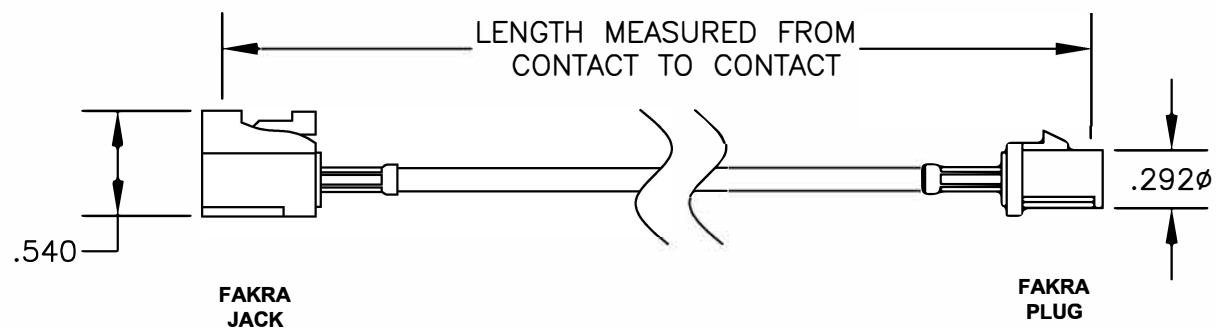

COMPONENTS	IMPEDANCE
FAKRA JACK	50 OHM
FAKRA PLUG	50 OHM

Standard Lengths	
-12	12"
-24	24"
-36	36"
-48	48"
-60	60"
-XXX	Custom Length in Inches

Part Configurator

1. Replace Y with code.
2. Replace XX with length in inches.

 8TH FLOOR, BUILDING 1, YONGFU SCIENCE AND TECHNOLOGY CENTER INDUSTRIAL PARK, NANZHA DISTRICT 5, HUMEN, 523900, DONGGUAN, GUANGDONG, CHINA		WEBSITE: www.ebeestock.com EMAIL: sales@ebeestock.com	
TITLE ET21880		DES. FAKRA JACK TO FAKRA PLUG, PE-C100 COAX	
REV. FSCMNO. 53919	CAD FILE 021508	SCALE N/A	SIZE A 127
NOTES: 1. UNLESS OTHERWISE SPECIFIED ALL DIMENSIONS ARE NOMINAL. 2. ALL SPECIFICATIONS ARE SUBJECT TO CHANGE WITHOUT NOTICE AT ANY TIME. 3. DIMENSIONS ARE IN INCHES. 4. LENGTH TOLERANCE IS ± 1.5% OR 3/8", WHICHEVER IS GREATER.			