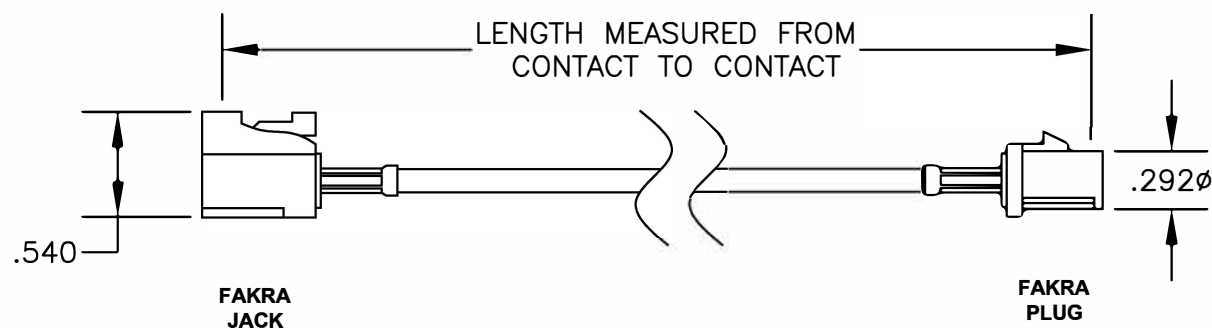

COMPONENTS	IMPEDANCE
FAKRA JACK	50 OHM
FAKRA PLUG	50 OHM

Standard Lengths	
-12	12"
-24	24"
-36	36"
-48	48"
-60	60"
-XXX	Custom Length in Inches

Part Configurator

1. Replace Y with code.
2. Replace XX with length in inches.

 8TH FLOOR, BUILDING 1, YONGFU SCIENCE AND TECHNOLOGY CENTER INDUSTRIAL PARK, NANZHA DISTRICT 5, HUMEN, 523900, DONGGUAN, GUANGDONG, CHINA		WEBSITE: www.ebeestock.com EMAIL: sales@ebeestock.com	
TITLE ET21881		DES. FAKRA JACK TO FAKRA PLUG, PE-C100 COAX	
REV. FSCMNO. 53919	CAD FILE 021508	SCALE N/A	SIZE A 127
NOTES: 1. UNLESS OTHERWISE SPECIFIED ALL DIMENSIONS ARE NOMINAL. 2. ALL SPECIFICATIONS ARE SUBJECT TO CHANGE WITHOUT NOTICE AT ANY TIME. 3. DIMENSIONS ARE IN INCHES. 4. LENGTH TOLERANCE IS ± 1.5% OR 3/8", WHICHEVER IS GREATER.			