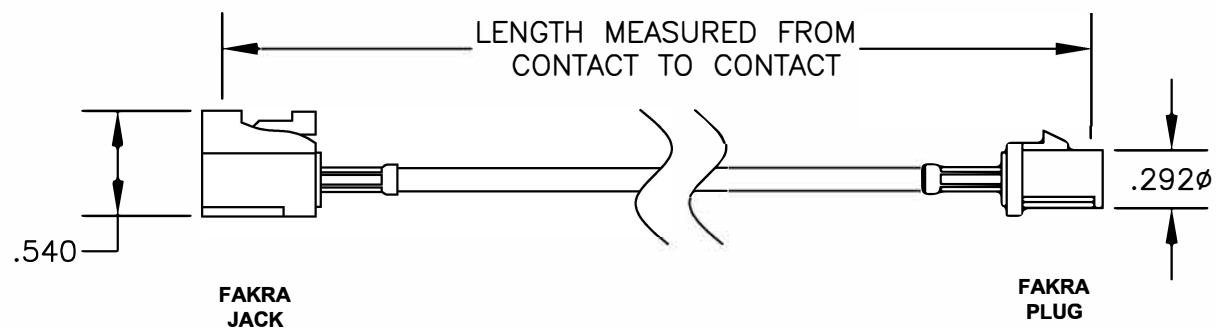

COMPONENTS	IMPEDANCE
FAKRA JACK	50 OHM
FAKRA PLUG	50 OHM

Standard Lengths	
-12	12"
-24	24"
-36	36"
-48	48"
-60	60"
-XXX	Custom Length in Inches

Part Configurator

1. Replace Y with code.
2. Replace XX with length in inches.

		8TH FLOOR, BUILDING 1, YONGFU SCIENCE AND TECHNOLOGY CENTER INDUSTRIAL PARK, NANZHA DISTRICT 5, HUMEN, 523900, DONGGUAN, GUANGDONG, CHINA			
		WEBSITE: www.ebeestock.com EMAIL: sales@ebeestock.com			
TITLE ET21883		DES. FAKRA JACK TO FAKRA PLUG, PE-C100 COAX			
REV.	FSCMNO. 53919	CAD FILE	021508	SCALE	N/A
		SIZE	A		127
NOTES: 1. UNLESS OTHERWISE SPECIFIED ALL DIMENSIONS ARE NOMINAL. 2. ALL SPECIFICATIONS ARE SUBJECT TO CHANGE WITHOUT NOTICE AT ANY TIME. 3. DIMENSIONS ARE IN INCHES. 4. LENGTH TOLERANCE IS ± 1.5% OR 3/8", WHICHEVER IS GREATER.					