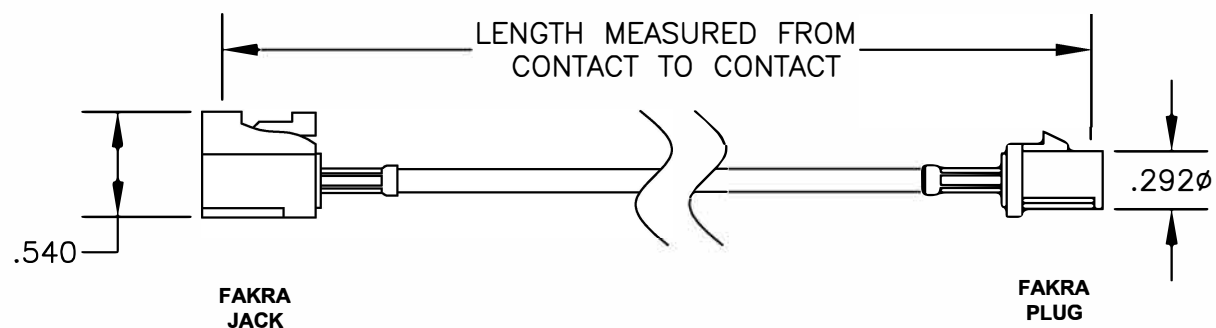

COMPONENTS	IMPEDANCE
FAKRA JACK	50 OHM
FAKRA PLUG	50 OHM

Standard Lengths	
-12	12"
-24	24"
-36	36"
-48	48"
-60	60"
-XXX	Custom Length in Inches

Part Configurator

1. Replace Y with code.
2. Replace XX with length in inches.

 ebeestock		8TH FLOOR, BUILDING 1, YONGFU SCIENCE AND TECHNOLOGY CENTER INDUSTRIAL PARK, NANZHA DISTRICT 5, HUMEN, 523900, DONGGUAN, GUANGDONG, CHINA WEBSITE: www.ebeestock.com EMAIL: sales@ebeestock.com			
TITLE ET21884		DES. FAKRA JACK TO FAKRA PLUG, PE-C100 COAX			
REV.	FSCMNO. 53919	CAD FILE	021508	SCALE	N/A
		SIZE	A		127
NOTES: 1. UNLESS OTHERWISE SPECIFIED ALL DIMENSIONS ARE NOMINAL. 2. ALL SPECIFICATIONS ARE SUBJECT TO CHANGE WITHOUT NOTICE AT ANY TIME. 3. DIMENSIONS ARE IN INCHES. 4. LENGTH TOLERANCE IS $\pm 1.5\%$ OR $3/8"$, WHICHEVER IS GREATER.					