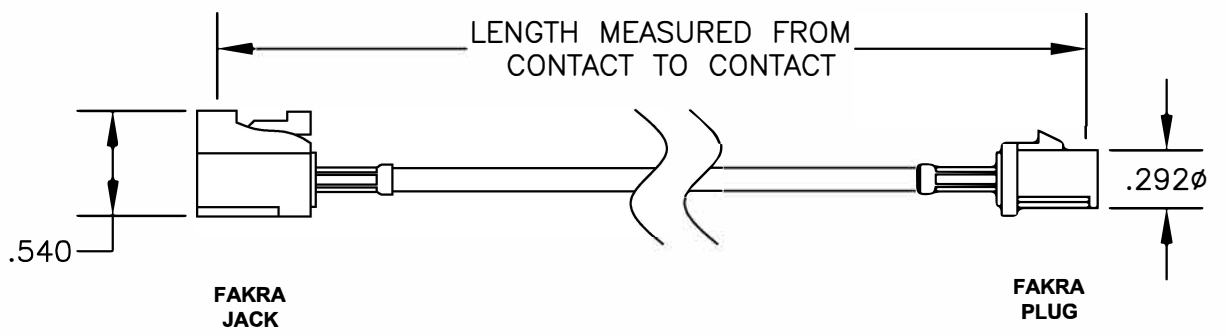

COMPONENTS	IMPEDANCE
FAKRA JACK	50 OHM
FAKRA PLUG	50 OHM

Standard Lengths	
-12	12"
-24	24"
-36	36"
-48	48"
-60	60"
-XXX	Custom Length in Inches

Part Configurator

1. Replace Y with code.
2. Replace XX with length in inches.

		8TH FLOOR, BUILDING 1, YONGFU SCIENCE AND TECHNOLOGY CENTER INDUSTRIAL PARK, NANZHA DISTRICT 5, HUMEN, 523900, DONGGUAN, GUANGDONG, CHINA						
		WEBSITE: www.ebeestock.com EMAIL: sales@ebeestock.com						
TITLE ET21885		DES. FAKRA JACK TO FAKRA PLUG, PE-C100 COAX						
REV.	FSCMNO. 53919	CAD FILE	021508	SCALE	N/A	SIZE	A	127
NOTES: 1. UNLESS OTHERWISE SPECIFIED ALL DIMENSIONS ARE NOMINAL. 2. ALL SPECIFICATIONS ARE SUBJECT TO CHANGE WITHOUT NOTICE AT ANY TIME. 3. DIMENSIONS ARE IN INCHES. 4. LENGTH TOLERANCE IS ± 1.5% OR 3/8", WHICHEVER IS GREATER.								