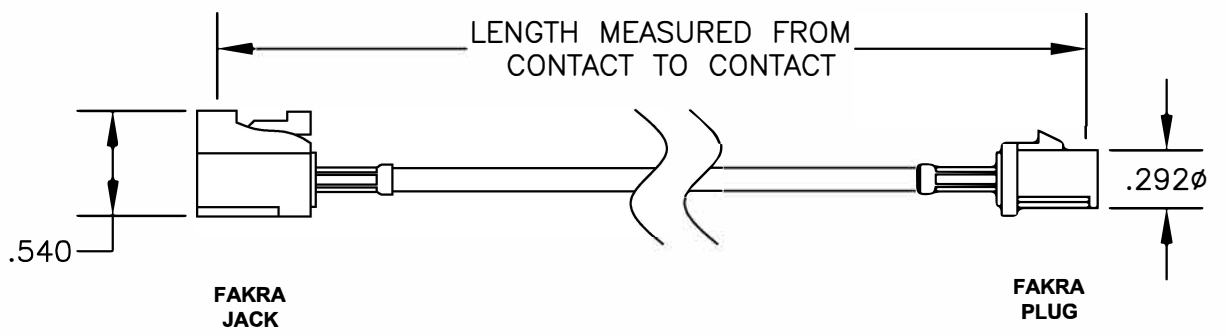

COMPONENTS	IMPEDANCE
FAKRA JACK	50 OHM
FAKRA PLUG	50 OHM

Standard Lengths	
-12	12"
-24	24"
-36	36"
-48	48"
-60	60"
-XXX	Custom Length in Inches

Part Configurator

1. Replace Y with code.
2. Replace XX with length in inches.

		8TH FLOOR, BUILDING 1, YONGFU SCIENCE AND TECHNOLOGY CENTER INDUSTRIAL PARK, NANZHA DISTRICT 5, HUMEN, 523900, DONGGUAN, GUANGDONG, CHINA			
ebeestock		WEBSITE: www.ebeestock.com EMAIL: sales@ebeestock.com			
TITLE ET21889		DES. FAKRA JACK TO FAKRA PLUG, PE-C100 COAX			
REV.	FSCMNO. 53919	CAD FILE	021508	SCALE	N/A
		SIZE	A		127
NOTES: 1. UNLESS OTHERWISE SPECIFIED ALL DIMENSIONS ARE NOMINAL. 2. ALL SPECIFICATIONS ARE SUBJECT TO CHANGE WITHOUT NOTICE AT ANY TIME. 3. DIMENSIONS ARE IN INCHES. 4. LENGTH TOLERANCE IS ± 1.5% OR 3/8", WHICHEVER IS GREATER.					