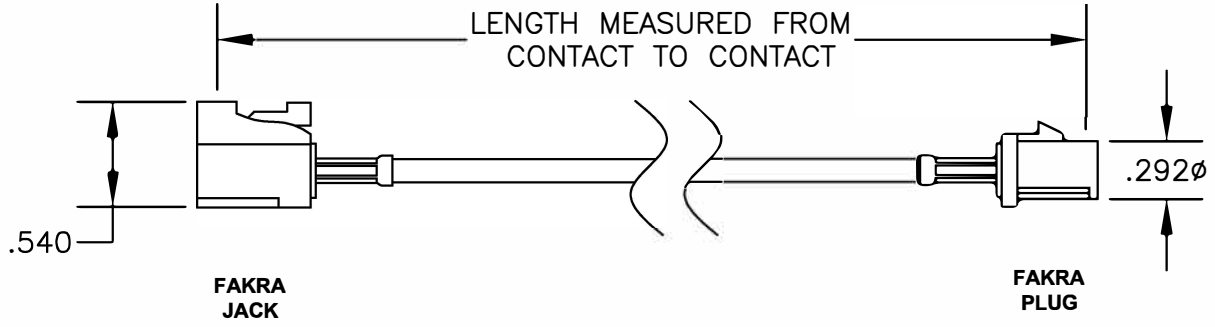

8TH FLOOR, BUILDING 1, YONGFU SCIENCE AND TECHNOLOGY CENTER INDUSTRIAL PARK, NANZHA DISTRICT 5, HUMEN, 523900, DONGGUAN, GUANGDONG, CHINA
WEBSITE: www.ebeestock.com
EMAIL: sales@ebeestock.com

TITLE ET21891	DES. FAKRA JACK TO FAKRA PLUG, PE-C100 COAX			
REV. FSCMNO. 53919	CAD FILE 021508	SCALE N/A	SIZE A	127

1. **NOTES:**
1. UNLESS OTHERWISE SPECIFIED ALL DIMENSIONS ARE NOMINAL.
  2. ALL SPECIFICATIONS ARE SUBJECT TO CHANGE WITHOUT NOTICE AT ANY TIME.
  3. DIMENSIONS ARE IN INCHES.
  4. LENGTH TOLERANCE IS ± 1.5% OR 3/8", WHICHEVER IS GREATER.