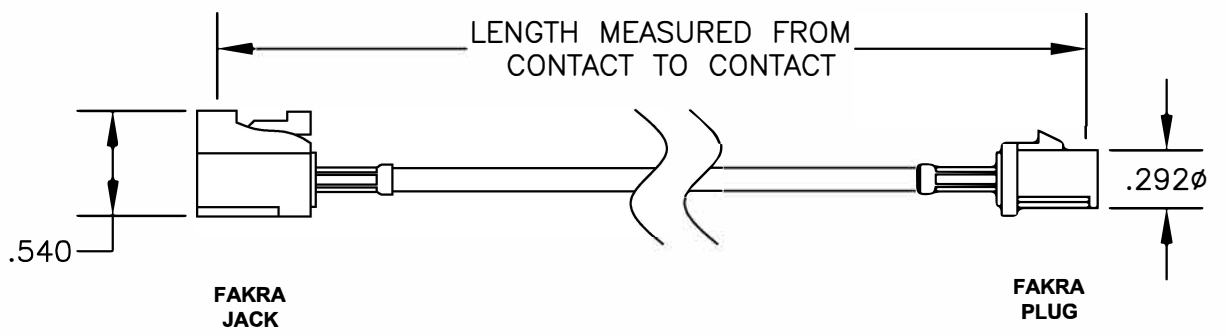

COMPONENTS	IMPEDANCE
FAKRA JACK	50 OHM
FAKRA PLUG	50 OHM

Standard Lengths	
-12	12"
-24	24"
-36	36"
-48	48"
-60	60"
-XXX	Custom Length in Inches

Part Configurator

1. Replace Y with code.
2. Replace XX with length in inches.

		8TH FLOOR, BUILDING 1, YONGFU SCIENCE AND TECHNOLOGY CENTER INDUSTRIAL PARK, NANZHA DISTRICT 5, HUMEN, 523900, DONGGUAN, GUANGDONG, CHINA			
		WEBSITE: www.ebeestock.com EMAIL: sales@ebeestock.com			
TITLE ET21892		DES. FAKRA JACK TO FAKRA PLUG, PE-C100 COAX			
REV.	FSCMNO. 53919	CAD FILE	021508	SCALE	N/A
		SIZE	A		127
NOTES: 1. UNLESS OTHERWISE SPECIFIED ALL DIMENSIONS ARE NOMINAL. 2. ALL SPECIFICATIONS ARE SUBJECT TO CHANGE WITHOUT NOTICE AT ANY TIME. 3. DIMENSIONS ARE IN INCHES. 4. LENGTH TOLERANCE IS ± 1.5% OR 3/8", WHICHEVER IS GREATER.					