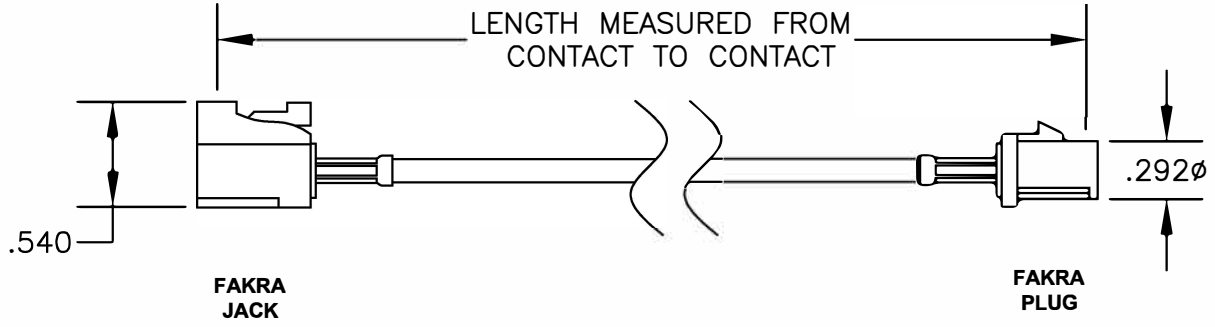

8TH FLOOR, BUILDING 1, YONGFU SCIENCE AND TECHNOLOGY CENTER INDUSTRIAL PARK, NANZHA DISTRICT 5, HUMEN, 523900, DONGGUAN, GUANGDONG, CHINA

WEBSITE: www.ebeestock.com
EMAIL: sales@ebeestock.com

TITLE ET21904

DES. FAKRA JACK TO FAKRA PLUG, PE-C100 COAX

REV. FSCMNO. 53919	CAD FILE 021508	SCALE N/A	SIZE A	127

NOTES:

1. UNLESS OTHERWISE SPECIFIED ALL DIMENSIONS ARE NOMINAL.
2. ALL SPECIFICATIONS ARE SUBJECT TO CHANGE WITHOUT NOTICE AT ANY TIME.
3. DIMENSIONS ARE IN INCHES.
4. LENGTH TOLERANCE IS ± 1.5% OR 3/8", WHICHEVER IS GREATER.