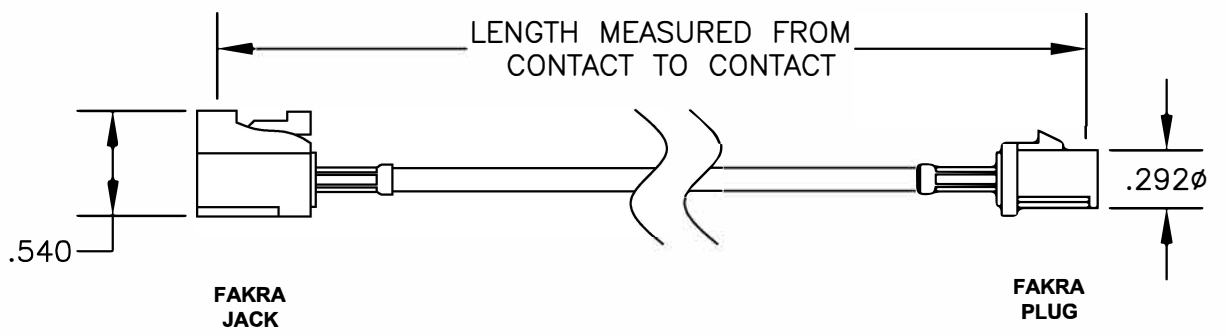

COMPONENTS	IMPEDANCE
FAKRA JACK	50 OHM
FAKRA PLUG	50 OHM

Standard Lengths	
-12	12"
-24	24"
-36	36"
-48	48"
-60	60"
-XXX	Custom Length in Inches

**Part Configurator**

1. Replace Y with code.
2. Replace XX with length in inches.

		8TH FLOOR, BUILDING 1, YONGFU SCIENCE AND TECHNOLOGY CENTER INDUSTRIAL PARK, NANZHA DISTRICT 5, HUMEN, 523900, DONGGUAN, GUANGDONG, CHINA			
<b>ebeestock</b>		WEBSITE: <a href="http://www.ebeestock.com">www.ebeestock.com</a> EMAIL: <a href="mailto:sales@ebeestock.com">sales@ebeestock.com</a>			
<b>TITLE ET21905</b>		DES. FAKRA JACK TO FAKRA PLUG, PE-C100 COAX			
REV.	<b>FSCMNO. 53919</b>	CAD FILE	021508	SCALE	N/A
		SIZE	A		127
<b>NOTES:</b> 1. UNLESS OTHERWISE SPECIFIED ALL DIMENSIONS ARE NOMINAL. 2. ALL SPECIFICATIONS ARE SUBJECT TO CHANGE WITHOUT NOTICE AT ANY TIME. 3. DIMENSIONS ARE IN INCHES. 4. LENGTH TOLERANCE IS ± 1.5% OR 3/8", WHICHEVER IS GREATER.					