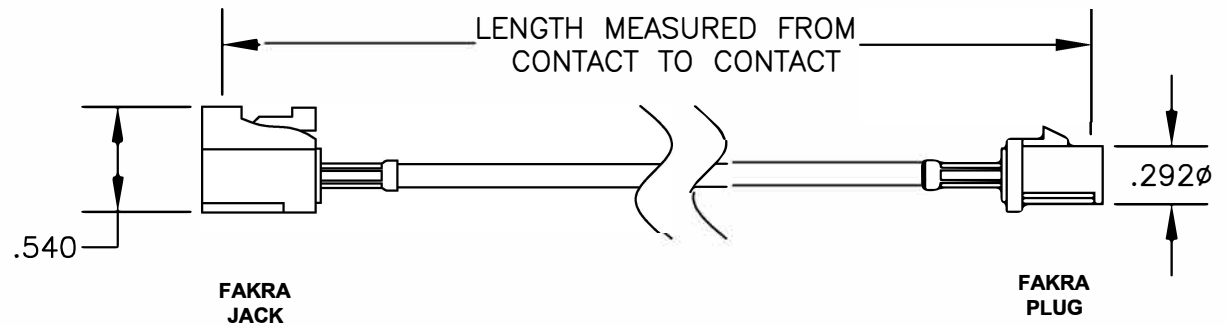

COMPONENTS	IMPEDANCE
FAKRA JACK	50 OHM
FAKRA PLUG	50 OHM

Standard Lengths	
-12	12"
-24	24"
-36	36"
-48	48"
-60	60"
-XXX	Custom Length in Inches

### Part Configurator

1. Replace Y with code.
2. Replace XX with length in inches.

CODING	JACK	PLUG	COLOR	APPLICATION
A			BLACK	RADIO WITH PHANTOM SUPPLY
B			WHITE	RADIO WITHOUT PHANTOM SUPPLY
C			BLUE	GPS: TELEMATICS OR NAVIGATION
D			BORDEAUX	GSM: CELLULAR PHONE
H			VIOLET	GPS: TELEMATICS AND NAVIGATION
I			BEIGE	BLUETOOTH
K			CURRY	RADIO WITH IF OUTPUT (ANTENNA DIVERSITY)
Z			WATER BLUE	NEUTRAL CODING

		<p>8TH FLOOR, BUILDING 1, YONGFU SCIENCE AND TECHNOLOGY CENTER INDUSTRIAL PARK, NANZHA DISTRICT 5, HUMEN, 523900, DONG GUAN, GUANGDONG, CHINA</p>			
<p>WEBSITE: <a href="http://www.ebeestock.com">www.ebeestock.com</a></p> <p>EMAIL: <a href="mailto:sales@ebeestock.com">sales@ebeestock.com</a></p>					
<p><b>TITLE ET21906</b></p>		<p>DES. FAKRA JACK TO FAKRA PLUG, PE-C100 COAX</p>			
REV.	<b>FSCMNO. 53919</b>	CAD FILE	021508	SCALE	N/A
		SIZE	A		127
<p><b>NOTES:</b></p> <p>1. UNLESS OTHERWISE SPECIFIED ALL DIMENSIONS ARE NOMINAL.</p> <p>2. ALL SPECIFICATIONS ARE SUBJECT TO CHANGE WITHOUT NOTICE AT ANY TIME.</p> <p>3. DIMENSIONS ARE IN INCHES.</p> <p>4. LENGTH TOLERANCE IS ± 1.5% OR 3/8", WHICHEVER IS GREATER.</p>					