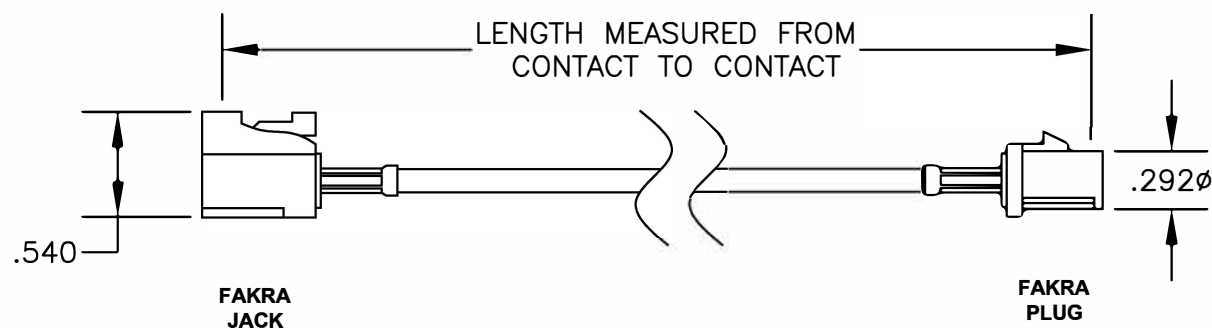

COMPONENTS	IMPEDANCE
FAKRA JACK	50 OHM
FAKRA PLUG	50 OHM

Standard Lengths	
-12	12"
-24	24"
-36	36"
-48	48"
-60	60"
-XXX	Custom Length in Inches

Part Configurator

1. Replace Y with code.
2. Replace XX with length in inches.

		8TH FLOOR, BUILDING 1, YONGFU SCIENCE AND TECHNOLOGY CENTER INDUSTRIAL PARK, NANZHA DISTRICT 5, HUMEN, 523900, DONGGUAN, GUANGDONG, CHINA			
		WEBSITE: www.ebeestock.com EMAIL: sales@ebeestock.com			
TITLE ET21907		DES. FAKRA JACK TO FAKRA PLUG, PE-C100 COAX			
REV.	FSCMNO. 53919	CAD FILE	021508	SCALE	N/A
		SIZE	A		127
NOTES: 1. UNLESS OTHERWISE SPECIFIED ALL DIMENSIONS ARE NOMINAL. 2. ALL SPECIFICATIONS ARE SUBJECT TO CHANGE WITHOUT NOTICE AT ANY TIME. 3. DIMENSIONS ARE IN INCHES. 4. LENGTH TOLERANCE IS ± 1.5% OR 3/8", WHICHEVER IS GREATER.					