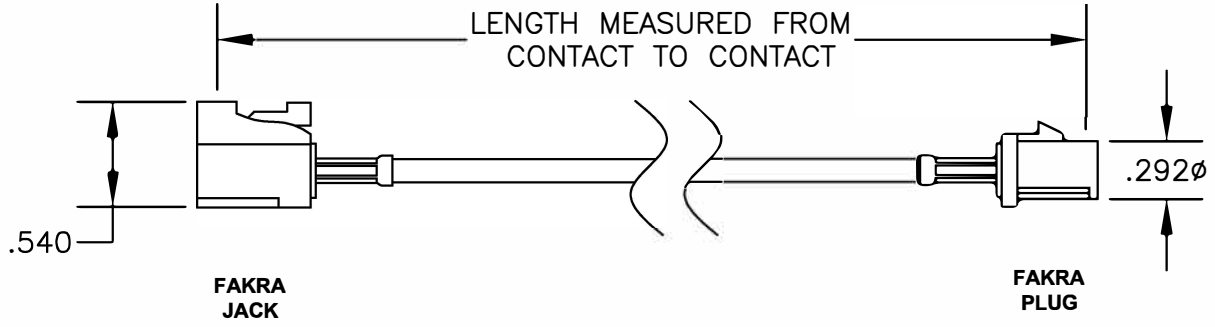

COMPONENTS	IMPEDANCE
FAKRA JACK	50 OHM
FAKRA PLUG	50 OHM

Standard Lengths	
-12	12"
-24	24"
-36	36"
-48	48"
-60	60"
-XXX	Custom Length in Inches

Part Configurator

1. Replace Y with code.
2. Replace XX with length in inches.

8TH FLOOR, BUILDING 1, YONGFU SCIENCE AND TECHNOLOGY CENTER INDUSTRIAL PARK, NANZHA DISTRICT 5, HUMEN, 523900, DONG GUAN, GUANGDONG, CHINA
 WEBSITE: www.ebeestock.com
 EMAIL: sales@ebeestock.com

TITLE ET21908	DES. FAKRA JACK TO FAKRA PLUG, PE-C100 COAX
REV. FSCMNO. 53919	CAD FILE 021508
SCALE N/A	SIZE A 127