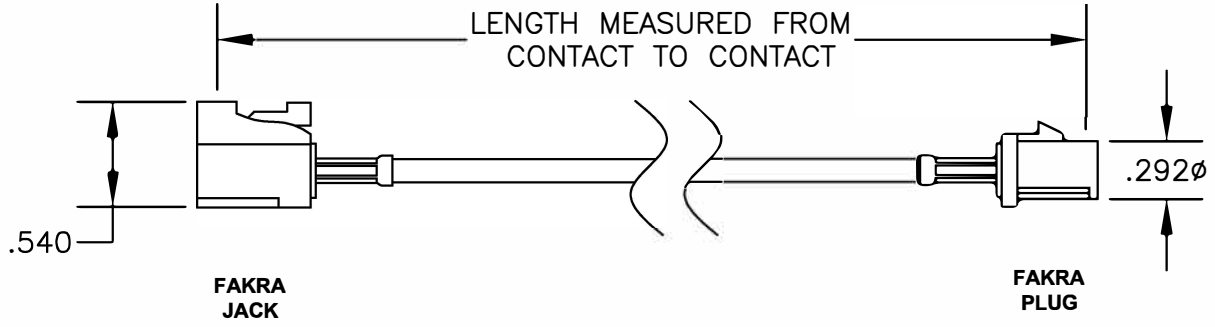

COMPONENTS	IMPEDANCE
FAKRA JACK	50 OHM
FAKRA PLUG	50 OHM

Standard Lengths	
-12	12"
-24	24"
-36	36"
-48	48"
-60	60"
-XXX	Custom Length in Inches

**Part Configurator**

1. Replace Y with code.
2. Replace XX with length in inches.

CODING	JACK	PLUG	COLOR	APPLICATION
A			BLACK	RADIO WITH PHANTOM SUPPLY
B			WHITE	RADIO WITHOUT PHANTOM SUPPLY
C			BLUE	GPS: TELEMATICS OR NAVIGATION
D			BORDEAUX	GSM: CELLULAR PHONE
H			VIOLET	GPS: TELEMATICS AND NAVIGATION
I			BEIGE	BLUETOOTH
K			CURRY	RADIO WITH IF OUTPUT (ANTENNA DIVERSITY)
Z			WATER BLUE	NEUTRAL CODING

		<p>8TH FLOOR, BUILDING 1, YONGFU SCIENCE AND TECHNOLOGY CENTER INDUSTRIAL PARK, NANZHA DISTRICT 5, HUMEN, 523900, DONGGUAN, GUANGDONG, CHINA</p>			
<p>WEBSITE: <a href="http://www.ebeestock.com">www.ebeestock.com</a> EMAIL: <a href="mailto:sales@ebeestock.com">sales@ebeestock.com</a></p>					
<p><b>TITLE ET21916</b></p>			<p>DES. FAKRA JACK TO FAKRA PLUG, PE-C100 COAX</p>		
REV.	FSCMNO. 53919	CAD FILE	021508	SCALE	N/A
		SIZE	A		127
<p><b>NOTES:</b></p> <ol style="list-style-type: none"> <li>1. UNLESS OTHERWISE SPECIFIED ALL DIMENSIONS ARE NOMINAL.</li> <li>2. ALL SPECIFICATIONS ARE SUBJECT TO CHANGE WITHOUT NOTICE AT ANY TIME.</li> <li>3. DIMENSIONS ARE IN INCHES.</li> <li>4. LENGTH TOLERANCE IS ± 1.5% OR 3/8", WHICHEVER IS GREATER.</li> </ol>					