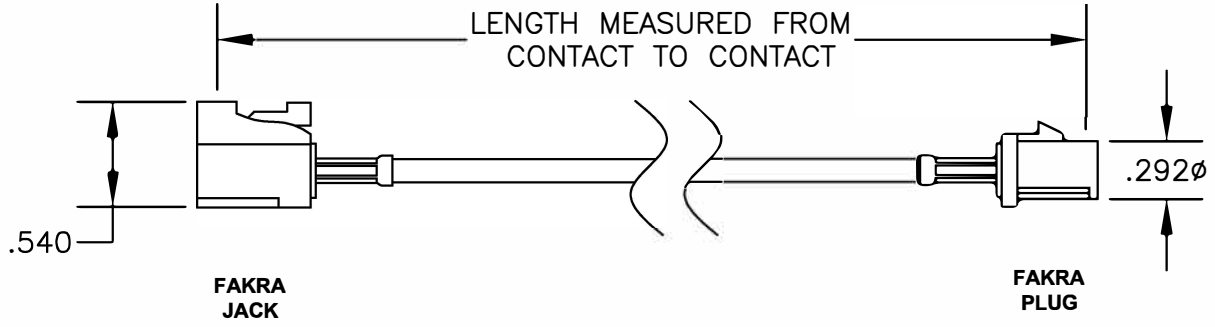

COMPONENTS	IMPEDANCE
FAKRA JACK	50 OHM
FAKRA PLUG	50 OHM

Standard Lengths	
-12	12"
-24	24"
-36	36"
-48	48"
-60	60"
-XXX	Custom Length in Inches

Part Configurator

1. Replace Y with code.
2. Replace XX with length in inches.

8TH FLOOR, BUILDING 1, YONGFU SCIENCE AND TECHNOLOGY CENTER INDUSTRIAL PARK, NANZHA DISTRICT 5, HUMEN, 523900, DONGGUAN, GUANGDONG, CHINA
 WEBSITE: www.ebeestock.com
 EMAIL: sales@ebeestock.com

TITLE ET21917	DES. FAKRA JACK TO FAKRA PLUG, PE-C100 COAX			
REV. FSCMNO. 53919	CAD FILE 021508	SCALE N/A	SIZE A	127