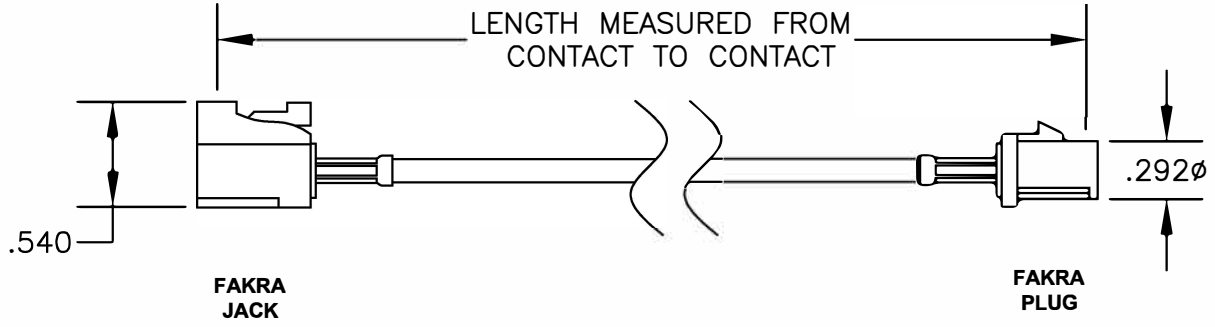

COMPONENTS	IMPEDANCE
FAKRA JACK	50 OHM
FAKRA PLUG	50 OHM

Standard Lengths	
-12	12"
-24	24"
-36	36"
-48	48"
-60	60"
-XXX	Custom Length in Inches

Part Configurator

1. Replace Y with code.
2. Replace XX with length in inches.

CODING	JACK	PLUG	COLOR	APPLICATION
A			BLACK	RADIO WITH PHANTOM SUPPLY
B			WHITE	RADIO WITHOUT PHANTOM SUPPLY
C			BLUE	GPS: TELEMATICS OR NAVIGATION
D			BORDEAUX	GSM: CELLULAR PHONE
H			VIOLET	GPS: TELEMATICS AND NAVIGATION
I			BEIGE	BLUETOOTH
K			CURRY	RADIO WITH IF OUTPUT (ANTENNA DIVERSITY)
Z			WATER BLUE	NEUTRAL CODING

		8TH FLOOR, BUILDING 1, YONGFU SCIENCE AND TECHNOLOGY CENTER INDUSTRIAL PARK, NANZHA DISTRICT 5, HUMEN, 523900, DONGGUAN, GUANGDONG, CHINA						
ebeestock		WEBSITE: www.ebeestock.com EMAIL: sales@ebeestock.com						
TITLE ET21918		DES. FAKRA JACK TO FAKRA PLUG, PE-C100 COAX						
REV.	FSCMNO. 53919	CAD FILE	021508	SCALE	N/A	SIZE	A	127
NOTES: 1. UNLESS OTHERWISE SPECIFIED ALL DIMENSIONS ARE NOMINAL. 2. ALL SPECIFICATIONS ARE SUBJECT TO CHANGE WITHOUT NOTICE AT ANY TIME. 3. DIMENSIONS ARE IN INCHES. 4. LENGTH TOLERANCE IS ± 1.5% OR 3/8", WHICHEVER IS GREATER.								