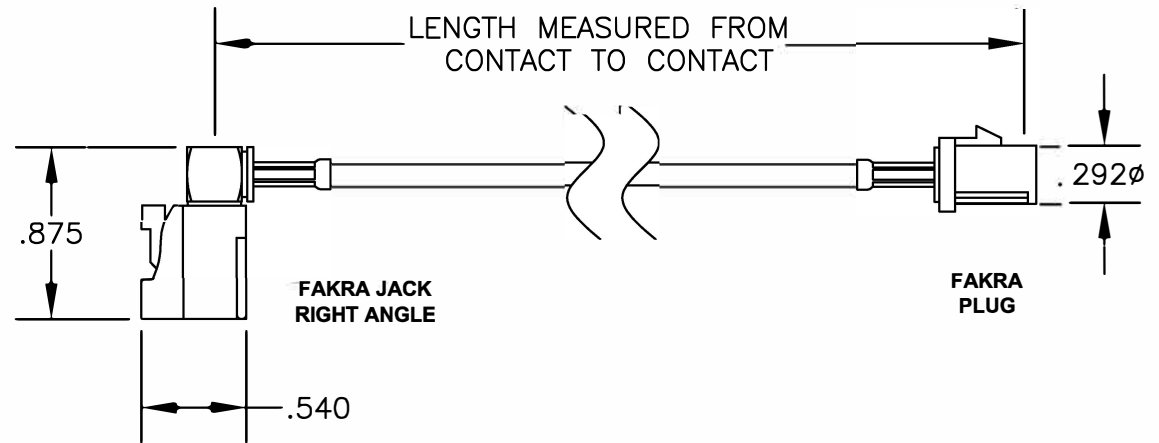

COMPONENTS	IMPEDANCE
FAKRA JACK RIGHT ANGLE	50 OHM
FAKRA PLUG	50 OHM

Standard Lengths	
-12	12"
-24	24"
-36	36"
-48	48"
-60	60"
-XXX	Custom Length in Inches

### Part Configurator

1. Replace Y with code.
2. Replace XX with length in inches.

CODING	JACK	PLUG	COLOR	APPLICATION
A			BLACK	RADIO WITH PHANTOM SUPPLY
B			WHITE	RADIO WITHOUT PHANTOM SUPPLY
C			BLUE	GPS: TELEMATICS OR NAVIGATION
D			BORDEAUX	GSM: CELLULAR PHONE
H			VIOLET	GPS: TELEMATICS AND NAVIGATION
I			BEIGE	BLUETOOTH
K			CURRY	RADIO WITH IF OUTPUT (ANTENNA DIVERSITY)
Z			WATER BLUE	NEUTRAL CODING

 <b>ebeestock</b>		8TH FLOOR, BUILDING 1, YONGFU SCIENCE AND TECHNOLOGY CENTER INDUSTRIAL PARK, NANZHA DISTRICT 5, HUMEN, 523900, DONGGUAN, GUANGDONG, CHINA	
WEBSITE: <a href="http://www.ebeestock.com">www.ebeestock.com</a> EMAIL: <a href="mailto:sales@ebeestock.com">sales@ebeestock.com</a>		<b>TITLE ET21920</b>	
DES. FAKRA JACK RIGHT ANGLE TO FAKRA PE-C100* CABLE		REV. - <b>FSCM NO. 53919</b>	
CAD FILE	061009	SCALE	N/A
SIZE	A	127	
<b>NOTES:</b> 1. UNLESS OTHERWISE SPECIFIED ALL DIMENSIONS ARE NOMINAL. 2. ALL SPECIFICATIONS ARE SUBJECT TO CHANGE WITHOUT NOTICE AT ANY TIME. 3. DIMENSIONS ARE IN INCHES. 4. LENGTH TOLERANCE IS ± 1.5% OR 3/8", WHICHEVER IS GREATER.			