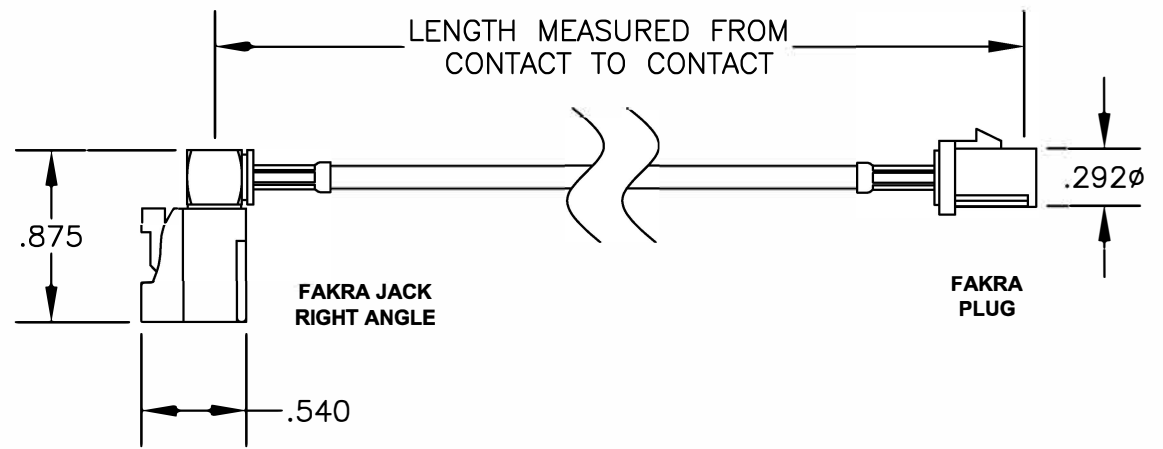

8TH FLOOR, BUILDING 1, YONGFU SCIENCE AND TECHNOLOGY
CENTER INDUSTRIAL PARK, NANZHA DISTRICT 5,
HUMEN, 523900, DONGGUAN, GUANGDONG, CHINA

WEBSITE: www.ebeestock.com
EMAIL: sales@ebeestock.com

TITLE ET21921

DES. FAKRA JACK RIGHT ANGLE TO FAKRA
PE-C100° CABLE PLUG,

REV. -	FSCM NO. 53919	CAD FILE 061009	SCALE N/A	SIZE A	127

NOTES:

1. UNLESS OTHERWISE SPECIFIED ALL DIMENSIONS ARE NOMINAL.
2. ALL SPECIFICATIONS ARE SUBJECT TO CHANGE WITHOUT NOTICE AT ANY TIME.
3. DIMENSIONS ARE IN INCHES.
4. LENGTH TOLERANCE IS ± 1.5% OR 3/8", WHICHEVER IS GREATER.