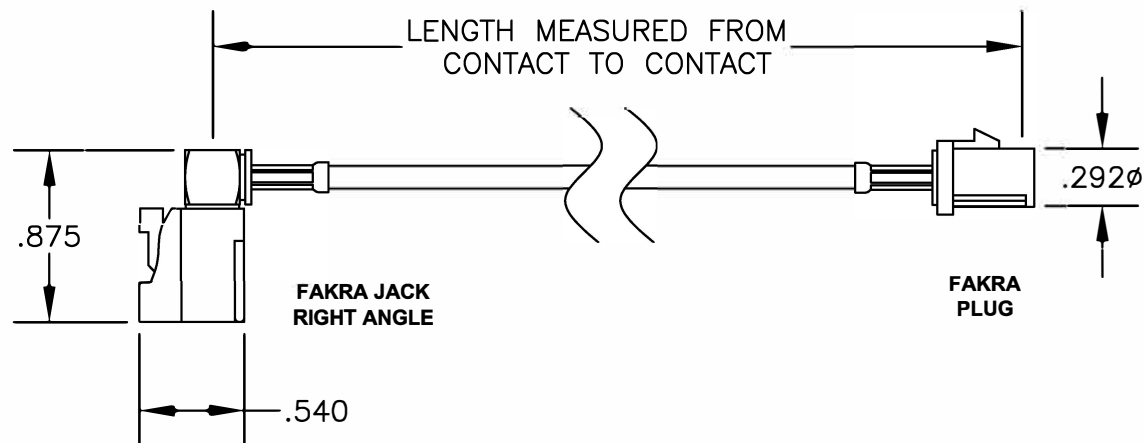

COMPONENTS	IMPEDANCE
FAKRA JACK RIGHT ANGLE	50 OHM
FAKRA PLUG	50 OHM

Standard Lengths	
-12	12"
-24	24"
-36	36"
-48	48"
-60	60"
-XXX	Custom Length in Inches

Part Configurator

1. Replace Y with code.
2. Replace XX with length in inches.

 ebeestock		8TH FLOOR, BUILDING 1, YONGFU SCIENCE AND TECHNOLOGY CENTER INDUSTRIAL PARK, NANZHA DISTRICT 5, HUMEN, 523900, DONGGUAN, GUANGDONG, CHINA	
WEBSITE: www.ebeestock.com EMAIL: sales@ebeestock.com		TITLE ET21922	
DES. FAKRA JACK RIGHT ANGLE TO FAKRA PE-C100* CABLE		REV. - FSCM NO. 53919	
CAD FILE	061009	SCALE	N/A
SIZE	A	127	
NOTES: 1. UNLESS OTHERWISE SPECIFIED ALL DIMENSIONS ARE NOMINAL. 2. ALL SPECIFICATIONS ARE SUBJECT TO CHANGE WITHOUT NOTICE AT ANY TIME. 3. DIMENSIONS ARE IN INCHES. 4. LENGTH TOLERANCE IS ± 1.5% OR 3/8", WHICHEVER IS GREATER.			