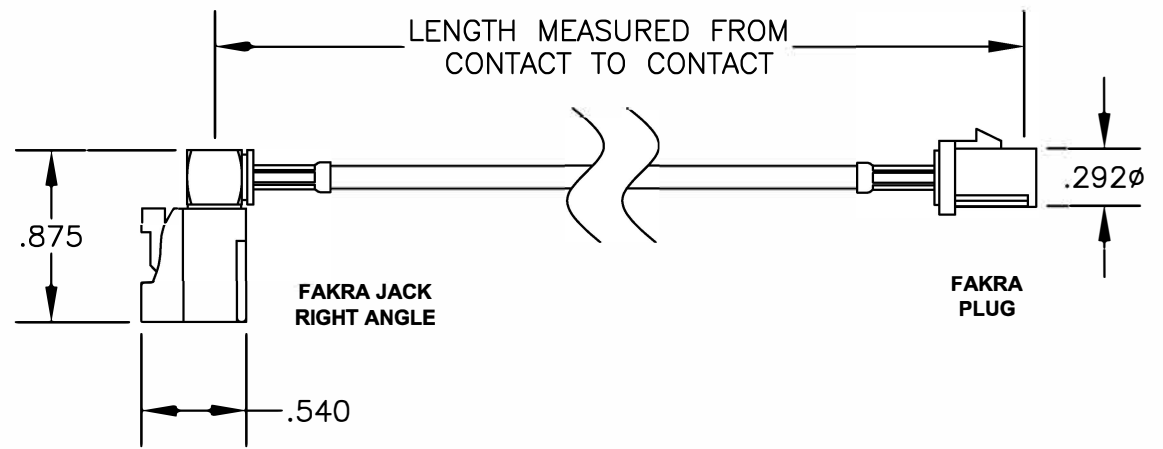

8TH FLOOR, BUILDING 1, YONGFU SCIENCE AND TECHNOLOGY CENTER INDUSTRIAL PARK, NANZHA DISTRICT 5, HUMEN, 523900, DONGGUAN, GUANGDONG, CHINA

WEBSITE: www.ebeestock.com
EMAIL: sales@ebeestock.com

TITLE ET21923

DES. FAKRA JACK RIGHT ANGLE TO FAKRA PE-C100* CABLE PLUG,

REV. -	FSCM NO. 53919	CAD FILE 061009	SCALE N/A	SIZE A	127

NOTES:

1. UNLESS OTHERWISE SPECIFIED ALL DIMENSIONS ARE NOMINAL.
2. ALL SPECIFICATIONS ARE SUBJECT TO CHANGE WITHOUT NOTICE AT ANY TIME.
3. DIMENSIONS ARE IN INCHES.
4. LENGTH TOLERANCE IS ± 1.5% OR 3/8", WHICHEVER IS GREATER.