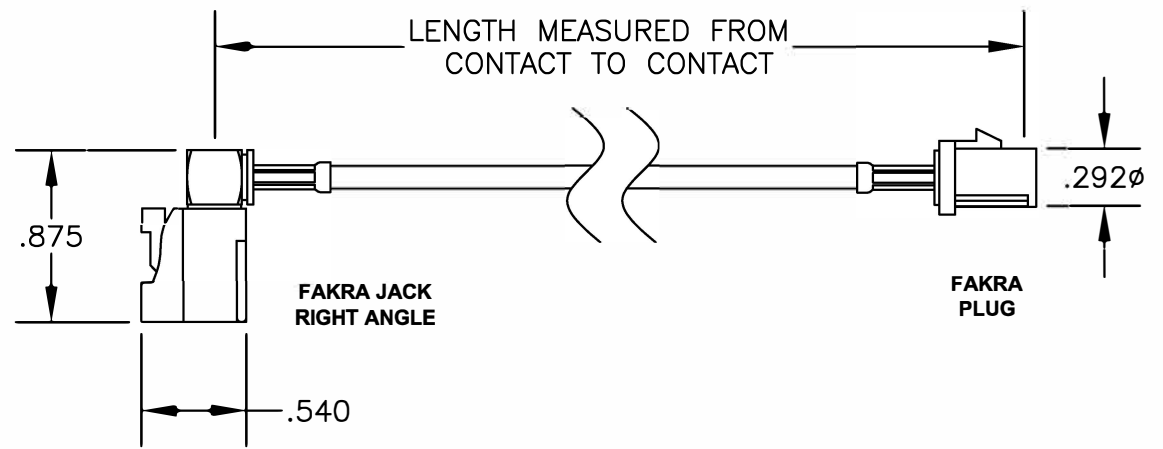

8TH FLOOR, BUILDING 1, YONGFU SCIENCE AND TECHNOLOGY CENTER INDUSTRIAL PARK, NANZHA DISTRICT 5, HUMEN, 523900, DONGGUAN, GUANGDONG, CHINA

WEBSITE: www.ebeestock.com
EMAIL: sales@ebeestock.com

TITLE ET21925

DES. FAKRA JACK RIGHT ANGLE TO FAKRA PE-C100* CABLE PLUG,

REV. -	FSCM NO. 53919	CAD FILE 061009	SCALE N/A	SIZE A	127

NOTES:

1. UNLESS OTHERWISE SPECIFIED ALL DIMENSIONS ARE NOMINAL.
2. ALL SPECIFICATIONS ARE SUBJECT TO CHANGE WITHOUT NOTICE AT ANY TIME.
3. DIMENSIONS ARE IN INCHES.
4. LENGTH TOLERANCE IS ± 1.5% OR 3/8", WHICHEVER IS GREATER.