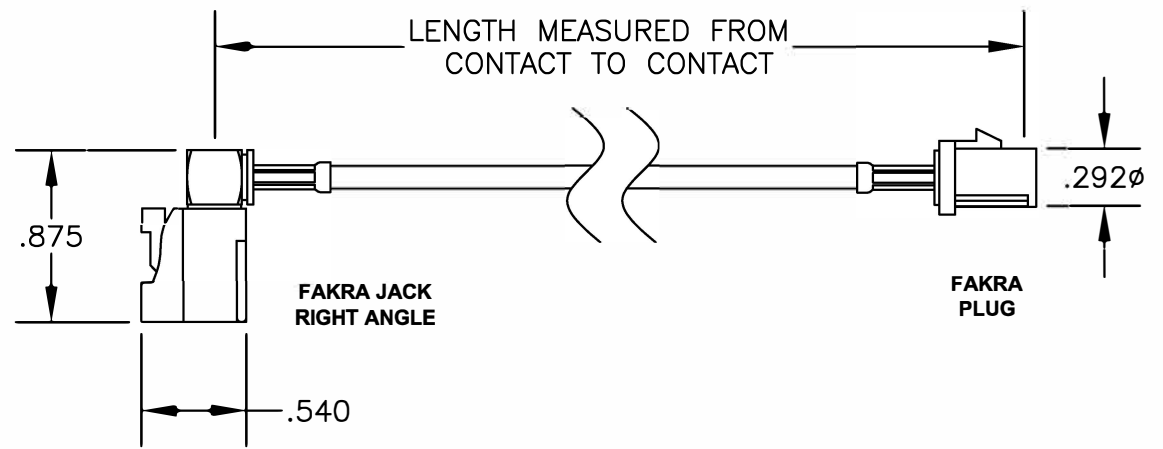

| COMPONENTS | IMPEDANCE |
|------------------------|-----------|
| FAKRA JACK RIGHT ANGLE | 50 OHM |
| FAKRA PLUG | 50 OHM |
| | |
| | |

| Standard Lengths | |
|------------------|-------------------------|
| -12 | 12" |
| -24 | 24" |
| -36 | 36" |
| -48 | 48" |
| -60 | 60" |
| -XXX | Custom Length in Inches |
| | |

Part Configurator

1. Replace Y with code.
2. Replace XX with length in inches.

| CODING | JACK | PLUG | COLOR | APPLICATION |
|--------|------|------|------------|--|
| A | | | BLACK | RADIO WITH PHANTOM SUPPLY |
| B | | | WHITE | RADIO WITHOUT PHANTOM SUPPLY |
| C | | | BLUE | GPS: TELEMATICS OR NAVIGATION |
| D | | | BORDEAUX | GSM: CELLULAR PHONE |
| H | | | VIOLET | GPS: TELEMATICS AND NAVIGATION |
| I | | | BEIGE | BLUETOOTH |
| K | | | CURRY | RADIO WITH IF OUTPUT (ANTENNA DIVERSITY) |
| Z | | | WATER BLUE | NEUTRAL CODING |

DES. FAKRA JACK RIGHT ANGLE TO FAKRA
PE-C100° CABLE PLUG,

| | | | | | |
|--------|----------------|-----------------|-----------|--------|-----|
| REV. - | FSCM NO. 53919 | CAD FILE 061009 | SCALE N/A | SIZE A | 127 |
|--------|----------------|-----------------|-----------|--------|-----|

NOTES:

1. UNLESS OTHERWISE SPECIFIED ALL DIMENSIONS ARE NOMINAL.
2. ALL SPECIFICATIONS ARE SUBJECT TO CHANGE WITHOUT NOTICE AT ANY TIME.
3. DIMENSIONS ARE IN INCHES.
4. LENGTH TOLERANCE IS ± 1.5% OR 3/8", WHICHEVER IS GREATER.