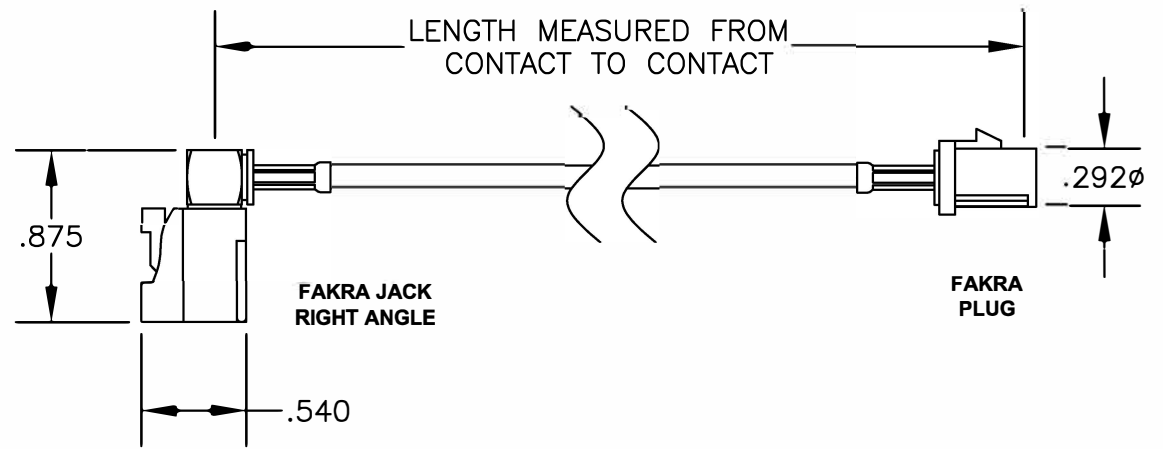

| COMPONENTS | IMPEDANCE |
|------------------------|-----------|
| FAKRA JACK RIGHT ANGLE | 50 OHM |
| FAKRA PLUG | 50 OHM |
| | |
| | |

| Standard Lengths | |
|------------------|-------------------------|
| -12 | 12" |
| -24 | 24" |
| -36 | 36" |
| -48 | 48" |
| -60 | 60" |
| -XXX | Custom Length in Inches |

Part Configurator

1. Replace Y with code.
2. Replace XX with length in inches.

| CODING | JACK | PLUG | COLOR | APPLICATION |
|--------|------|------|------------|--|
| A | | | BLACK | RADIO WITH PHANTOM SUPPLY |
| B | | | WHITE | RADIO WITHOUT PHANTOM SUPPLY |
| C | | | BLUE | GPS: TELEMATICS OR NAVIGATION |
| D | | | BORDEAUX | GSM: CELLULAR PHONE |
| H | | | VIOLET | GPS: TELEMATICS AND NAVIGATION |
| I | | | BEIGE | BLUETOOTH |
| K | | | CURRY | RADIO WITH IF OUTPUT (ANTENNA DIVERSITY) |
| Z | | | WATER BLUE | NEUTRAL CODING |

DES. FAKRA JACK RIGHT ANGLE TO FAKRA PE-C100* CABLE PLUG,

| | | | | | |
|--------|----------------|-----------------|-----------|--------|-----|
| REV. - | FSCM NO. 53919 | CAD FILE 061009 | SCALE N/A | SIZE A | 127 |
|--------|----------------|-----------------|-----------|--------|-----|

NOTES:

1. UNLESS OTHERWISE SPECIFIED ALL DIMENSIONS ARE NOMINAL.
2. ALL SPECIFICATIONS ARE SUBJECT TO CHANGE WITHOUT NOTICE AT ANY TIME.
3. DIMENSIONS ARE IN INCHES.
4. LENGTH TOLERANCE IS ± 1.5% OR 3/8", WHICHEVER IS GREATER.