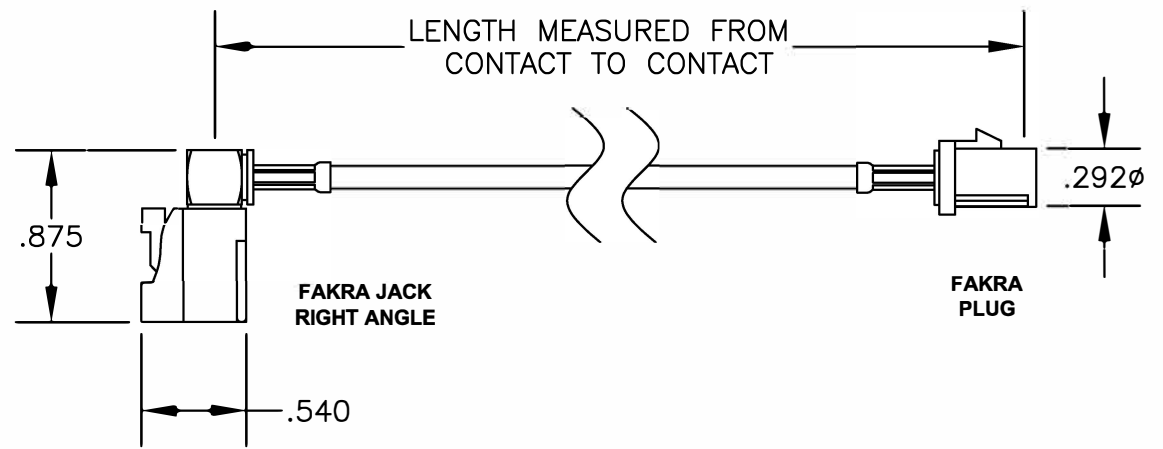

COMPONENTS	IMPEDANCE
FAKRA JACK RIGHT ANGLE	50 OHM
FAKRA PLUG	50 OHM

Standard Lengths	
-12	12"
-24	24"
-36	36"
-48	48"
-60	60"
-XXX	Custom Length in Inches

Part Configurator

1. Replace Y with code.
2. Replace XX with length in inches.

		8TH FLOOR, BUILDING 1, YONGFU SCIENCE AND TECHNOLOGY CENTER INDUSTRIAL PARK, NANZHA DISTRICT 5, HUMEN, 523900, DONGGUAN, GUANGDONG, CHINA			
		WEBSITE: www.ebeestock.com EMAIL: sales@ebeestock.com			
TITLE ET21928			DES. FAKRA JACK RIGHT ANGLE TO FAKRA PE-C100* CABLE PLUG,		
REV. -	FSCM NO. 53919	CAD FILE 061009	SCALE N/A	SIZE A	127
NOTES: 1. UNLESS OTHERWISE SPECIFIED ALL DIMENSIONS ARE NOMINAL. 2. ALL SPECIFICATIONS ARE SUBJECT TO CHANGE WITHOUT NOTICE AT ANY TIME. 3. DIMENSIONS ARE IN INCHES. 4. LENGTH TOLERANCE IS ± 1.5% OR 3/8", WHICHEVER IS GREATER.					