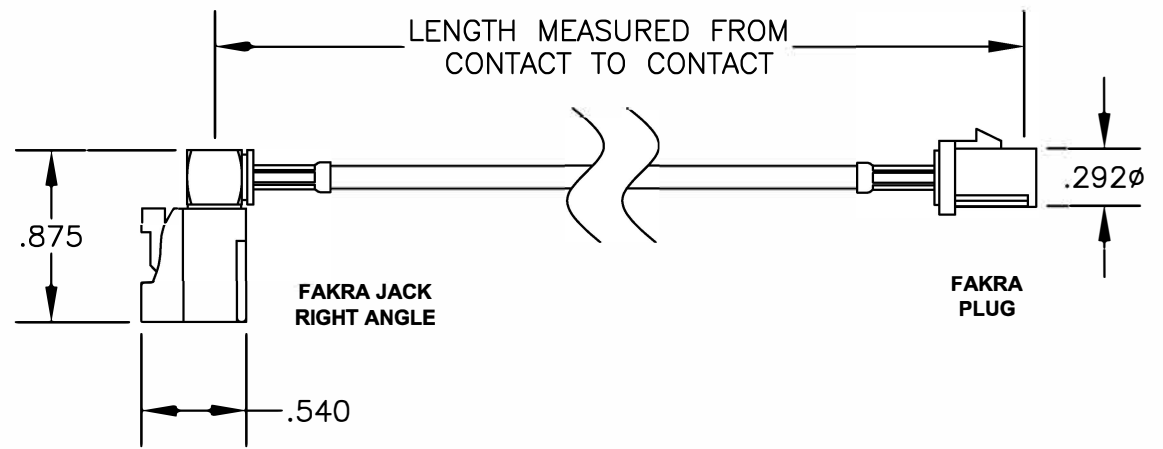

8TH FLOOR, BUILDING 1, YONGFU SCIENCE AND TECHNOLOGY CENTER INDUSTRIAL PARK, NANZHA DISTRICT 5, HUMEN, 523900, DONGGUAN, GUANGDONG, CHINA

WEBSITE: www.ebeestock.com
EMAIL: sales@ebeestock.com

TITLE ET21929

DES. FAKRA JACK RIGHT ANGLE TO FAKRA PE-C100* CABLE PLUG,

REV. -	FSCM NO. 53919	CAD FILE 061009	SCALE N/A	SIZE A	127

NOTES:

1. UNLESS OTHERWISE SPECIFIED ALL DIMENSIONS ARE NOMINAL.
2. ALL SPECIFICATIONS ARE SUBJECT TO CHANGE WITHOUT NOTICE AT ANY TIME.
3. DIMENSIONS ARE IN INCHES.
4. LENGTH TOLERANCE IS ± 1.5% OR 3/8", WHICHEVER IS GREATER.