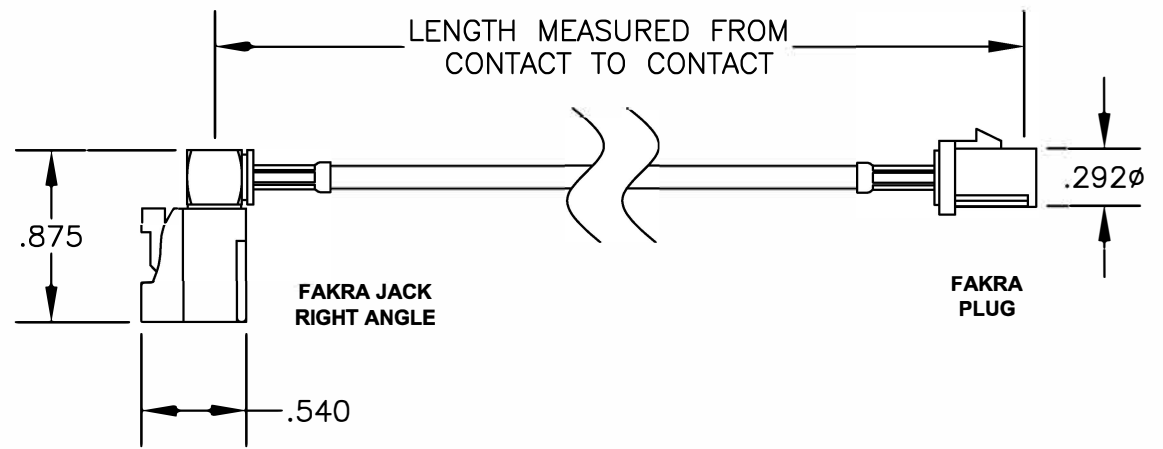

COMPONENTS	IMPEDANCE
FAKRA JACK RIGHT ANGLE	50 OHM
FAKRA PLUG	50 OHM

Standard Lengths	
-12	12"
-24	24"
-36	36"
-48	48"
-60	60"
-XXX	Custom Length in Inches

Part Configurator

1. Replace Y with code.
2. Replace XX with length in inches.

8TH FLOOR, BUILDING 1, YONGFU SCIENCE AND TECHNOLOGY CENTER INDUSTRIAL PARK, NANZHA DISTRICT 5, HUMEN, 523900, DONGGUAN, GUANGDONG, CHINA
 WEBSITE: www.ebeestock.com
 EMAIL: sales@ebeestock.com

TITLE ET21930		DES. FAKRA JACK RIGHT ANGLE TO FAKRA PE-C100* CABLE PLUG,			
REV. -	FSCM NO. 53919	CAD FILE 061009	SCALE N/A	SIZE A	127

- NOTES:**
1. UNLESS OTHERWISE SPECIFIED ALL DIMENSIONS ARE NOMINAL.
 2. ALL SPECIFICATIONS ARE SUBJECT TO CHANGE WITHOUT NOTICE AT ANY TIME.
 3. DIMENSIONS ARE IN INCHES.
 4. LENGTH TOLERANCE IS ± 1.5% OR 3/8", WHICHEVER IS GREATER.