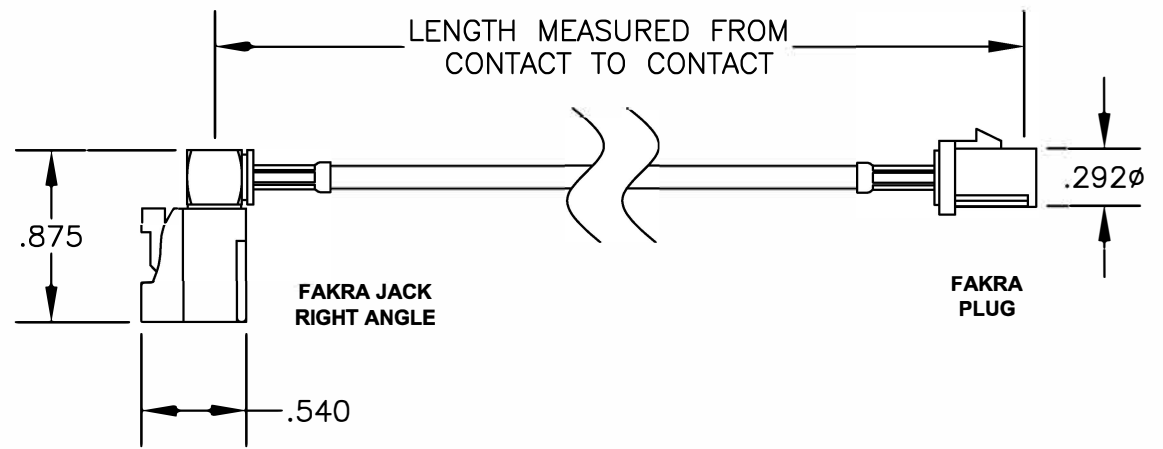

COMPONENTS	IMPEDANCE
FAKRA JACK RIGHT ANGLE	50 OHM
FAKRA PLUG	50 OHM

Standard Lengths	
-12	12"
-24	24"
-36	36"
-48	48"
-60	60"
-XXX	Custom Length in Inches

**Part Configurator**

1. Replace Y with code.
2. Replace XX with length in inches.

		8TH FLOOR, BUILDING 1, YONGFU SCIENCE AND TECHNOLOGY CENTER INDUSTRIAL PARK, NANZHA DISTRICT 5, HUMEN, 523900, DONGGUAN, GUANGDONG, CHINA			
		WEBSITE: <a href="http://www.ebeestock.com">www.ebeestock.com</a> EMAIL: <a href="mailto:sales@ebeestock.com">sales@ebeestock.com</a>			
<b>TITLE ET21931</b>			DES. FAKRA JACK RIGHT ANGLE TO FAKRA PE-C100* CABLE PLUG,		
REV. -	<b>FSCM NO. 53919</b>	CAD FILE 061009	SCALE N/A	SIZE A	127
<b>NOTES:</b> 1. UNLESS OTHERWISE SPECIFIED ALL DIMENSIONS ARE NOMINAL. 2. ALL SPECIFICATIONS ARE SUBJECT TO CHANGE WITHOUT NOTICE AT ANY TIME. 3. DIMENSIONS ARE IN INCHES. 4. LENGTH TOLERANCE IS ± 1.5% OR 3/8", WHICHEVER IS GREATER.					