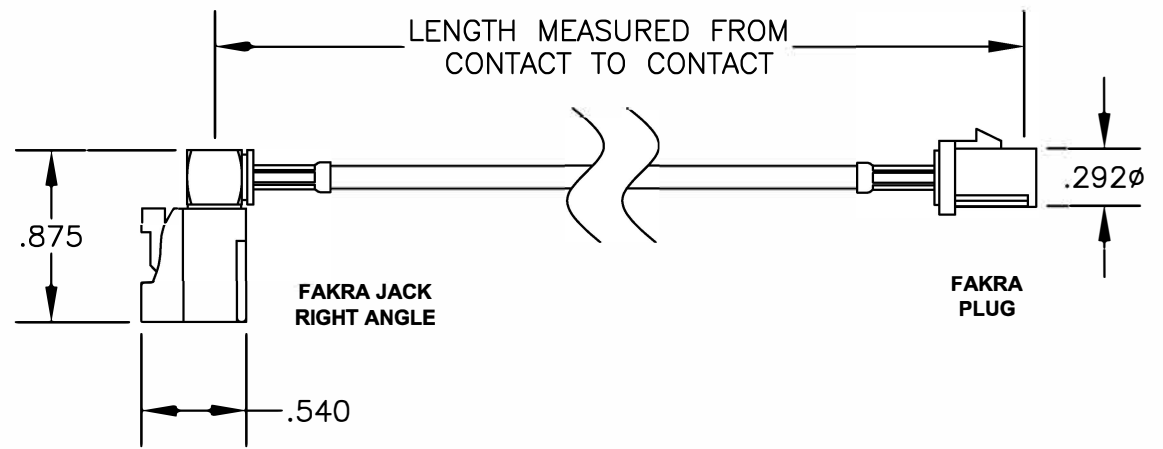

8TH FLOOR, BUILDING 1, YONGFU SCIENCE AND TECHNOLOGY
CENTER INDUSTRIAL PARK, NANZHA DISTRICT 5,
HUMEN, 523900, DONGGUAN, GUANGDONG, CHINA

WEBSITE: www.ebeestock.com
EMAIL: sales@ebeestock.com

TITLE ET21932

DES. FAKRA JACK RIGHT ANGLE TO FAKRA
PE-C100* CABLE PLUG,

REV. -	FSCM NO. 53919	CAD FILE 061009	SCALE N/A	SIZE A	127

NOTES:

1. UNLESS OTHERWISE SPECIFIED ALL DIMENSIONS ARE NOMINAL.
2. ALL SPECIFICATIONS ARE SUBJECT TO CHANGE WITHOUT NOTICE AT ANY TIME.
3. DIMENSIONS ARE IN INCHES.
4. LENGTH TOLERANCE IS ± 1.5% OR 3/8", WHICHEVER IS GREATER.