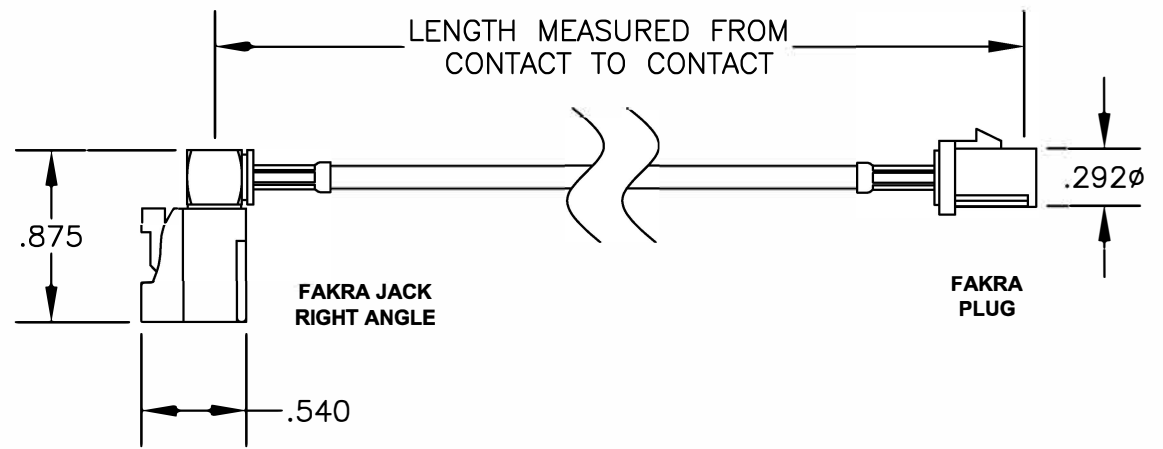

8TH FLOOR, BUILDING 1, YONGFU SCIENCE AND TECHNOLOGY CENTER INDUSTRIAL PARK, NANZHA DISTRICT 5, HUMEN, 523900, DONGGUAN, GUANGDONG, CHINA

WEBSITE: www.ebeestock.com
EMAIL: sales@ebeestock.com

TITLE ET21933

DES. FAKRA JACK RIGHT ANGLE TO FAKRA PE-C100* CABLE PLUG,

REV. -	FSCM NO. 53919	CAD FILE 061009	SCALE N/A	SIZE A	127

NOTES:

1. UNLESS OTHERWISE SPECIFIED ALL DIMENSIONS ARE NOMINAL.
2. ALL SPECIFICATIONS ARE SUBJECT TO CHANGE WITHOUT NOTICE AT ANY TIME.
3. DIMENSIONS ARE IN INCHES.
4. LENGTH TOLERANCE IS ± 1.5% OR 3/8", WHICHEVER IS GREATER.