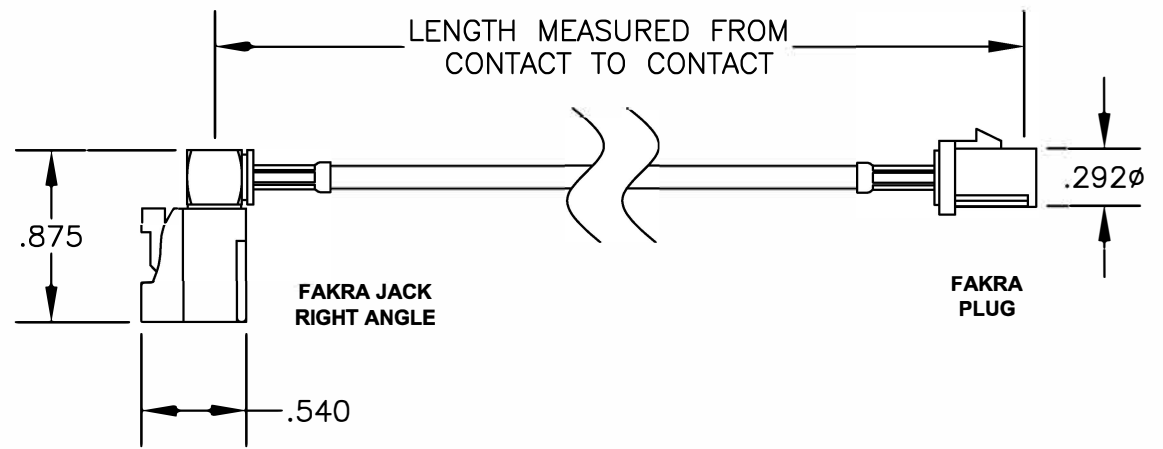

8TH FLOOR, BUILDING 1, YONGFU SCIENCE AND TECHNOLOGY
CENTER INDUSTRIAL PARK, NANZHA DISTRICT 5,
HUMEN, 523900, DONGGUAN, GUANGDONG, CHINA

WEBSITE: www.ebeestock.com
EMAIL: sales@ebeestock.com

TITLE ET21934

DES. FAKRA JACK RIGHT ANGLE TO FAKRA
PE-C100° CABLE PLUG,

REV. -	FSCM NO. 53919	CAD FILE 061009	SCALE N/A	SIZE A	127

NOTES:

1. UNLESS OTHERWISE SPECIFIED ALL DIMENSIONS ARE NOMINAL.
2. ALL SPECIFICATIONS ARE SUBJECT TO CHANGE WITHOUT NOTICE AT ANY TIME.
3. DIMENSIONS ARE IN INCHES.
4. LENGTH TOLERANCE IS ± 1.5% OR 3/8", WHICHEVER IS GREATER.