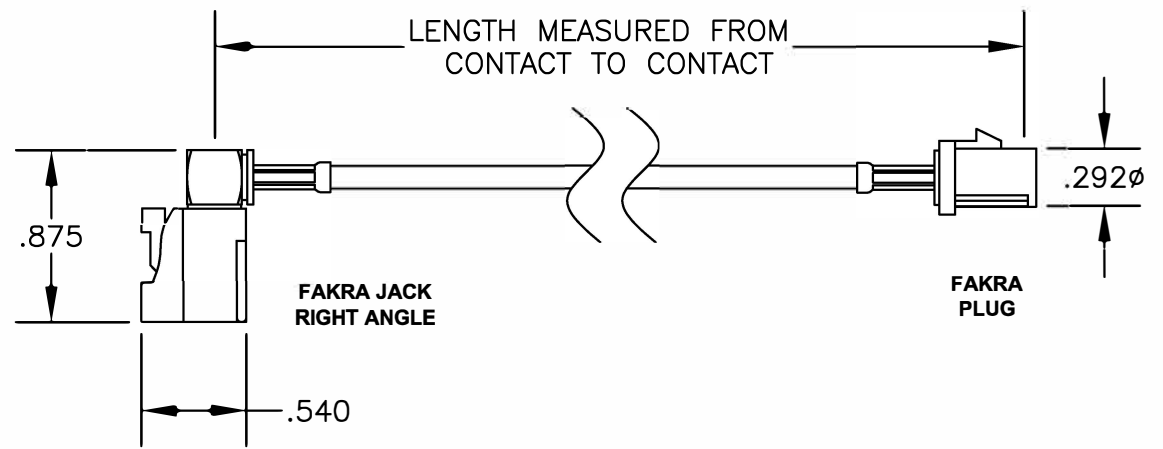

COMPONENTS	IMPEDANCE
FAKRA JACK RIGHT ANGLE	50 OHM
FAKRA PLUG	50 OHM

Standard Lengths	
-12	12"
-24	24"
-36	36"
-48	48"
-60	60"
-XXX	Custom Length in Inches

Part Configurator

1. Replace Y with code.
2. Replace XX with length in inches.

8TH FLOOR, BUILDING 1, YONGFU SCIENCE AND TECHNOLOGY CENTER INDUSTRIAL PARK, NANZHA DISTRICT 5, HUMEN, 523900, DONGGUAN, GUANGDONG, CHINA
 WEBSITE: www.ebeestock.com
 EMAIL: sales@ebeestock.com

TITLE ET21935		DES. FAKRA JACK RIGHT ANGLE TO FAKRA PE-C100* CABLE PLUG,			
REV. -	FSCM NO. 53919	CAD FILE 061009	SCALE N/A	SIZE A	127
NOTES: 1. UNLESS OTHERWISE SPECIFIED ALL DIMENSIONS ARE NOMINAL. 2. ALL SPECIFICATIONS ARE SUBJECT TO CHANGE WITHOUT NOTICE AT ANY TIME. 3. DIMENSIONS ARE IN INCHES. 4. LENGTH TOLERANCE IS ± 1.5% OR 3/8", WHICHEVER IS GREATER.					