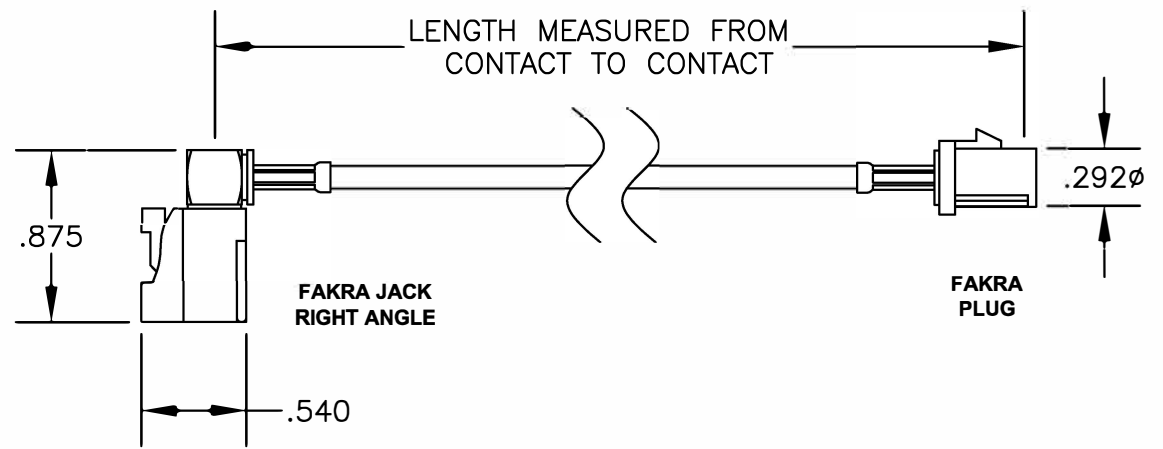

8TH FLOOR, BUILDING 1, YONGFU SCIENCE AND TECHNOLOGY CENTER INDUSTRIAL PARK, NANZHA DISTRICT 5, HUMEN, 523900, DONGGUAN, GUANGDONG, CHINA

WEBSITE: www.ebeestock.com
EMAIL: sales@ebeestock.com

TITLE ET21936

DES. FAKRA JACK RIGHT ANGLE TO FAKRA CAD PE-C100* COPLUG,

REV. -	FSCM NO. 53919	FILE 061009	SCALE N/A	SIZE A	127

NOTES:

1. UNLESS OTHERWISE SPECIFIED ALL DIMENSIONS ARE NOMINAL.
2. ALL SPECIFICATIONS ARE SUBJECT TO CHANGE WITHOUT NOTICE AT ANY TIME.
3. DIMENSIONS ARE IN INCHES.
4. LENGTH TOLERANCE IS ± 1.5% OR 3/8", WHICHEVER IS GREATER.