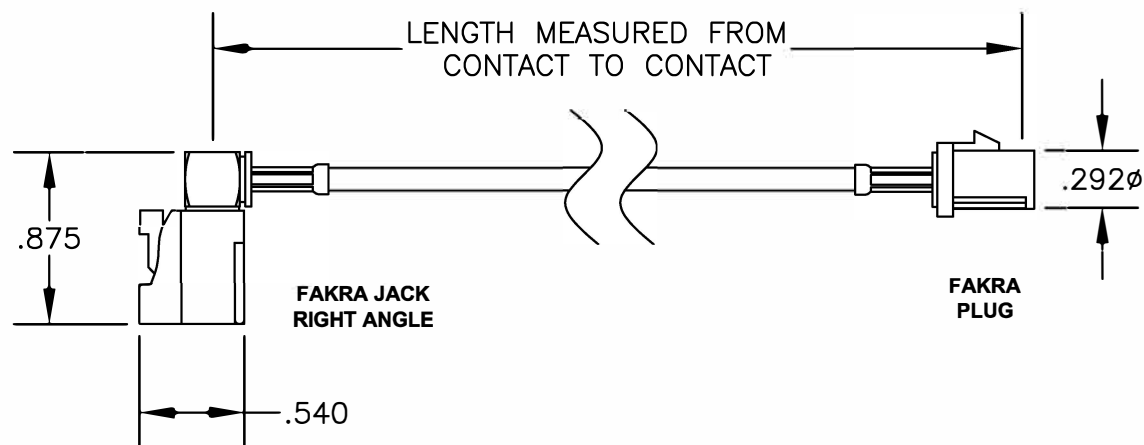

COMPONENTS	IMPEDANCE
FAKRA JACK RIGHT ANGLE	50 OHM
FAKRA PLUG	50 OHM

Standard Lengths	
-12	12"
-24	24"
-36	36"
-48	48"
-60	60"
-XXX	Custom Length in Inches

Part Configurator

1. Replace Y with code.
2. Replace XX with length in inches.

		8TH FLOOR, BUILDING 1, YONGFU SCIENCE AND TECHNOLOGY CENTER INDUSTRIAL PARK, NANZHA DISTRICT 5, HUMEN, 523900, DONGGUAN, GUANGDONG, CHINA	
		WEBSITE: www.ebeestock.com EMAIL: sales@ebeestock.com	
TITLE ET21937		DES. FAKRA JACK RIGHT ANGLE TO FAKRA CAD PE-C100* COB PLUG,	
REV. -	FSCM NO. 53919	FILE 061009	SCALE N/A SIZE A 127
NOTES: 1. UNLESS OTHERWISE SPECIFIED ALL DIMENSIONS ARE NOMINAL. 2. ALL SPECIFICATIONS ARE SUBJECT TO CHANGE WITHOUT NOTICE AT ANY TIME. 3. DIMENSIONS ARE IN INCHES. 4. LENGTH TOLERANCE IS ± 1.5% OR 3/8", WHICHEVER IS GREATER.			