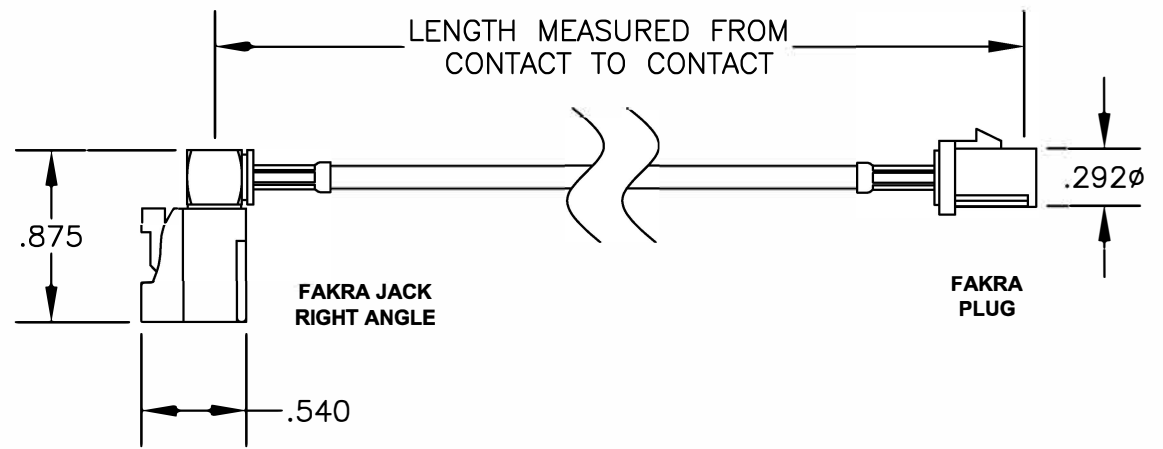

8TH FLOOR, BUILDING 1, YONGFU SCIENCE AND TECHNOLOGY
CENTER INDUSTRIAL PARK, NANZHA DISTRICT 5,
HUMEN, 523900, DONGGUAN, GUANGDONG, CHINA

WEBSITE: www.ebeestock.com
EMAIL: sales@ebeestock.com

TITLE ET21944

DES. FAKRA JACK RIGHT ANGLE TO FAKRA CAD PE-C100* COB PLUG,

REV. -	FSCM NO. 53919	FILE 061009	SCALE N/A	SIZE A	127

NOTES:

1. UNLESS OTHERWISE SPECIFIED ALL DIMENSIONS ARE NOMINAL.
2. ALL SPECIFICATIONS ARE SUBJECT TO CHANGE WITHOUT NOTICE AT ANY TIME.
3. DIMENSIONS ARE IN INCHES.
4. LENGTH TOLERANCE IS ± 1.5% OR 3/8", WHICHEVER IS GREATER.