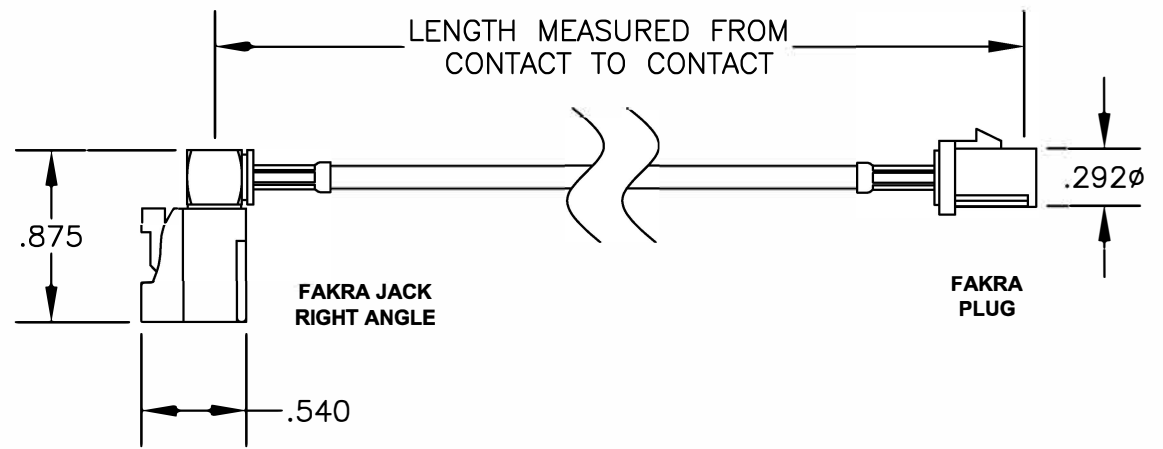

8TH FLOOR, BUILDING 1, YONGFU SCIENCE AND TECHNOLOGY CENTER INDUSTRIAL PARK, NANZHA DISTRICT 5, HUMEN, 523900, DONGGUAN, GUANGDONG, CHINA

WEBSITE: www.ebeestock.com
EMAIL: sales@ebeestock.com

TITLE ET21945

DES. FAKRA JACK RIGHT ANGLE TO FAKRA CAD PE-C100* COB LUG,

REV. -	FSCM NO. 53919	FILE 061009	SCALE N/A	SIZE A	127

NOTES:

1. UNLESS OTHERWISE SPECIFIED ALL DIMENSIONS ARE NOMINAL.
2. ALL SPECIFICATIONS ARE SUBJECT TO CHANGE WITHOUT NOTICE AT ANY TIME.
3. DIMENSIONS ARE IN INCHES.
4. LENGTH TOLERANCE IS ± 1.5% OR 3/8", WHICHEVER IS GREATER.