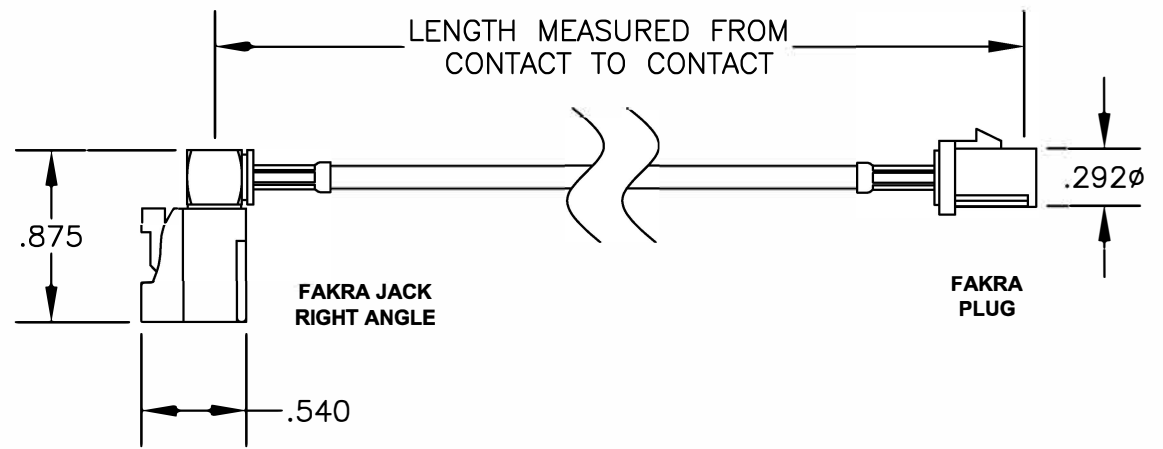

COMPONENTS	IMPEDANCE
FAKRA JACK RIGHT	50 OHM
ANGLE FAKRA PLUG	50 OHM

Standard Lengths	
-12	12"
-24	24"
-36	36"
-48	48"
-60	60"
-XXX	Custom Length in Inches

**Part Configurator**

1. Replace Y with code.
2. Replace XX with length in inches.

		8TH FLOOR, BUILDING 1, YONGFU SCIENCE AND TECHNOLOGY CENTER INDUSTRIAL PARK, NANZHA DISTRICT 5, HUMEN, 523900, DONGGUAN, GUANGDONG, CHINA	
<b>ebeestock</b>		WEBSITE: <a href="http://www.ebeestock.com">www.ebeestock.com</a> EMAIL: <a href="mailto:sales@ebeestock.com">sales@ebeestock.com</a>	
<b>TITLE ET21946</b>		DES. FAKRA JACK RIGHT ANGLE TO FAKRA CAD PE-C100* COBPLUG,	
REV. -	<b>FSCM NO. 53919</b>	FILE 061009	SCALE N/A SIZE A 127
<b>NOTES:</b> 1. UNLESS OTHERWISE SPECIFIED ALL DIMENSIONS ARE NOMINAL. 2. ALL SPECIFICATIONS ARE SUBJECT TO CHANGE WITHOUT NOTICE AT ANY TIME. 3. DIMENSIONS ARE IN INCHES. 4. LENGTH TOLERANCE IS ± 1.5% OR 3/8", WHICHEVER IS GREATER.			