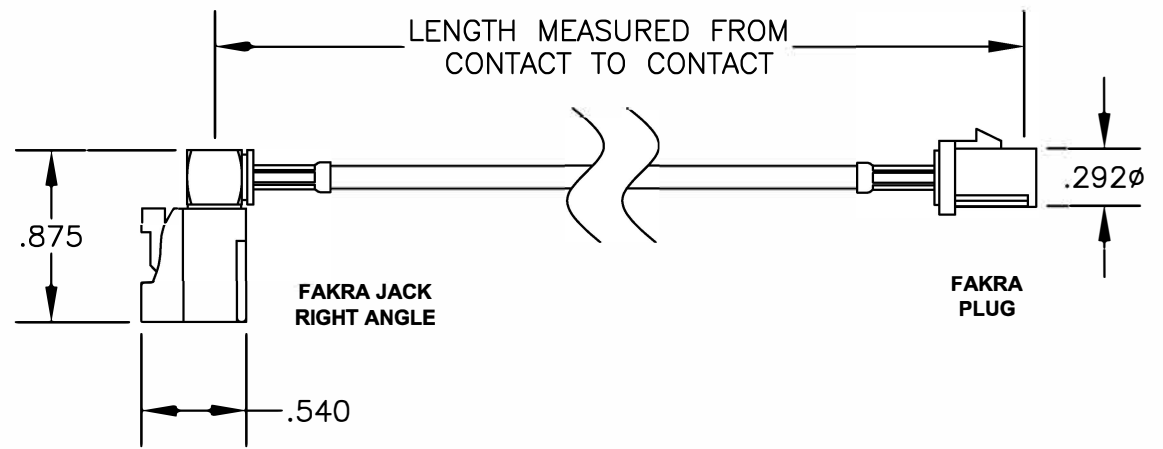

8TH FLOOR, BUILDING 1, YONGFU SCIENCE AND TECHNOLOGY CENTER INDUSTRIAL PARK, NANZHA DISTRICT 5, HUMEN, 523900, DONGGUAN, GUANGDONG, CHINA

WEBSITE: www.ebeestock.com
EMAIL: sales@ebeestock.com

TITLE ET21947

DES. FAKRA JACK RIGHT ANGLE TO FAKRA CAD PE-C100* COB PLUG,

REV. -	FSCM NO. 53919	FILE 061009	SCALE N/A	SIZE A	127

NOTES:

1. UNLESS OTHERWISE SPECIFIED ALL DIMENSIONS ARE NOMINAL.
2. ALL SPECIFICATIONS ARE SUBJECT TO CHANGE WITHOUT NOTICE AT ANY TIME.
3. DIMENSIONS ARE IN INCHES.
4. LENGTH TOLERANCE IS ± 1.5% OR 3/8", WHICHEVER IS GREATER.