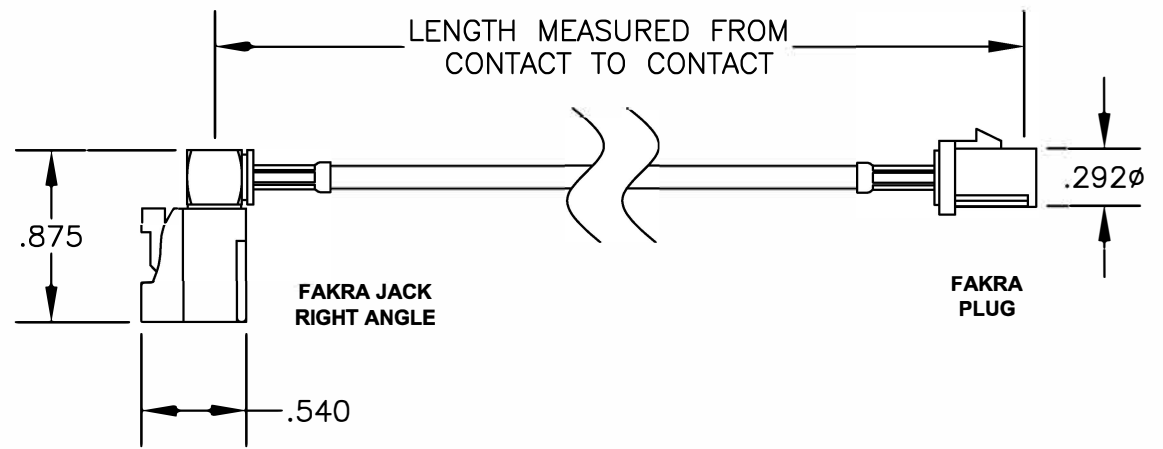

8TH FLOOR, BUILDING 1, YONGFU SCIENCE AND TECHNOLOGY CENTER INDUSTRIAL PARK, NANZHA DISTRICT 5, HUMEN, 523900, DONGGUAN, GUANGDONG, CHINA

WEBSITE: www.ebeestock.com
EMAIL: sales@ebeestock.com

TITLE ET21949

DES. FAKRA JACK RIGHT ANGLE TO FAKRA CAD PE-C100* COBPLUG,

REV. -	FSCM NO. 53919	FILE 061009	SCALE N/A	SIZE A	127

NOTES:

1. UNLESS OTHERWISE SPECIFIED ALL DIMENSIONS ARE NOMINAL.
2. ALL SPECIFICATIONS ARE SUBJECT TO CHANGE WITHOUT NOTICE AT ANY TIME.
3. DIMENSIONS ARE IN INCHES.
4. LENGTH TOLERANCE IS ± 1.5% OR 3/8", WHICHEVER IS GREATER.