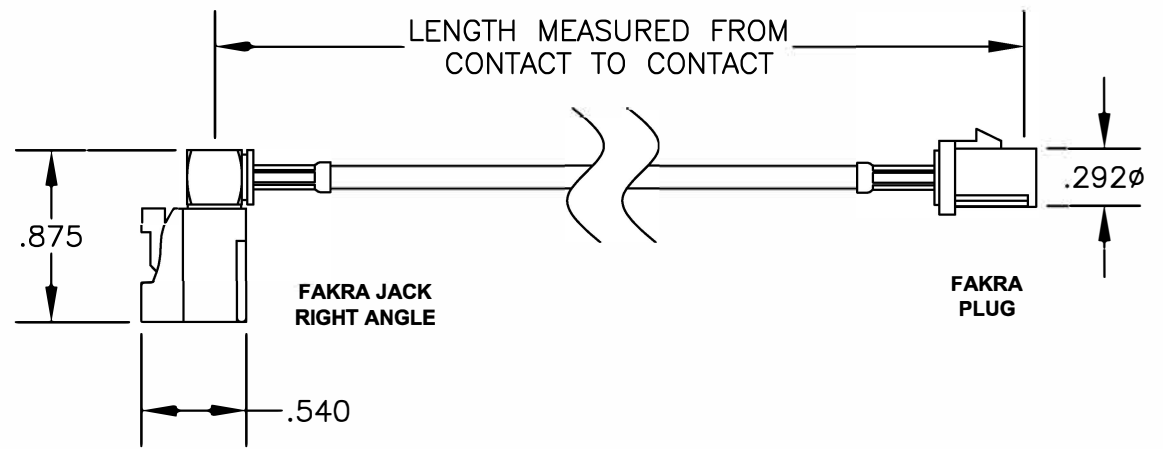

COMPONENTS	IMPEDANCE
FAKRA JACK RIGHT ANGLE	50 OHM
FAKRA PLUG	50 OHM

Standard Lengths	
-12	12"
-24	24"
-36	36"
-48	48"
-60	60"
-XXX	Custom Length in Inches

Part Configurator

1. Replace Y with code.
2. Replace XX with length in inches.

CODING	JACK	PLUG	COLOR	APPLICATION
A			BLACK	RADIO WITH PHANTOM SUPPLY
B			WHITE	RADIO WITHOUT PHANTOM SUPPLY
C			BLUE	GPS: TELEMATICS OR NAVIGATION
D			BORDEAUX	GSM: CELLULAR PHONE
H			VIOLET	GPS: TELEMATICS AND NAVIGATION
I			BEIGE	BLUETOOTH
K			CURRY	RADIO WITH IF OUTPUT (ANTENNA DIVERSITY)
Z			WATER BLUE	NEUTRAL CODING

8TH FLOOR, BUILDING 1, YONGFU SCIENCE AND TECHNOLOGY CENTER INDUSTRIAL PARK, NANZHA DISTRICT 5, HUMEN, 523900, DONGGUAN, GUANGDONG, CHINA

WEBSITE: www.ebeestock.com
EMAIL: sales@ebeestock.com

TITLE ET21951

DES. FAKRA JACK RIGHT ANGLE TO FAKRA PE-C100* CABLE PLUG,

REV. -	FSCM NO. 53919	CAD FILE 061009	SCALE N/A	SIZE A	127

NOTES:

1. UNLESS OTHERWISE SPECIFIED ALL DIMENSIONS ARE NOMINAL.
2. ALL SPECIFICATIONS ARE SUBJECT TO CHANGE WITHOUT NOTICE AT ANY TIME.
3. DIMENSIONS ARE IN INCHES.
4. LENGTH TOLERANCE IS ± 1.5% OR 3/8", WHICHEVER IS GREATER.