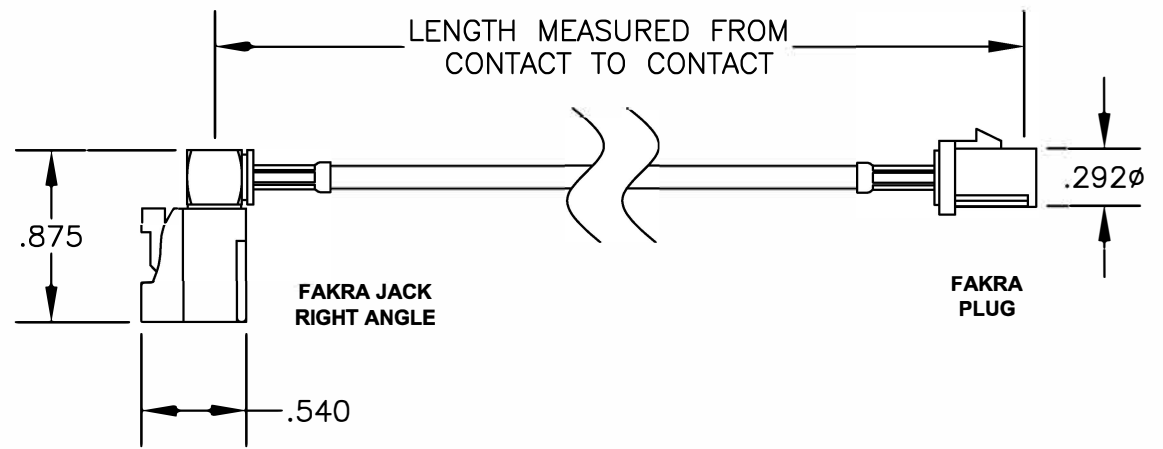

8TH FLOOR, BUILDING 1, YONGFU SCIENCE AND TECHNOLOGY CENTER INDUSTRIAL PARK, NANZHA DISTRICT 5, HUMEN, 523900, DONGGUAN, GUANGDONG, CHINA

WEBSITE: www.ebeestock.com
EMAIL: sales@ebeestock.com

TITLE ET21952

DES. FAKRA JACK RIGHT ANGLE TO FAKRA PE-C100* PLUG,

REV. -	FSCM NO. 53919	CAD FILE 061009	SCALE N/A	SIZE A	127

NOTES:

1. UNLESS OTHERWISE SPECIFIED ALL DIMENSIONS ARE NOMINAL.
2. ALL SPECIFICATIONS ARE SUBJECT TO CHANGE WITHOUT NOTICE AT ANY TIME.
3. DIMENSIONS ARE IN INCHES.
4. LENGTH TOLERANCE IS ± 1.5% OR 3/8", WHICHEVER IS GREATER.