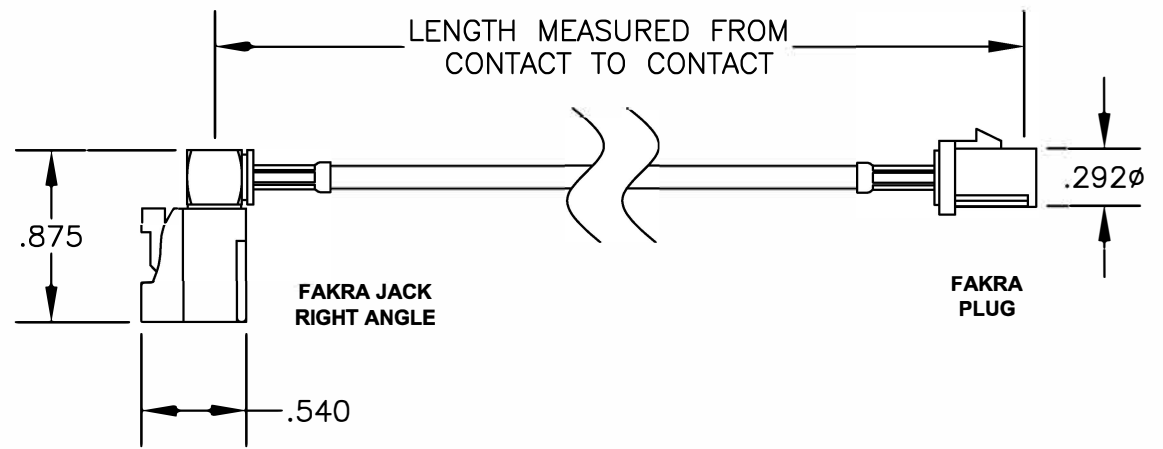

8TH FLOOR, BUILDING 1, YONGFU SCIENCE AND TECHNOLOGY
CENTER INDUSTRIAL PARK, NANZHA DISTRICT 5,
HUMEN, 523900, DONGGUAN, GUANGDONG, CHINA

WEBSITE: www.ebeestock.com
EMAIL: sales@ebeestock.com

TITLE ET21953

DES. FAKRA JACK RIGHT ANGLE TO FAKRA
PE-C100* PLUG,

REV. -	FSCM NO. 53919	CAD FILE 061009	SCALE N/A	SIZE A	127

NOTES:

1. UNLESS OTHERWISE SPECIFIED ALL DIMENSIONS ARE NOMINAL.
2. ALL SPECIFICATIONS ARE SUBJECT TO CHANGE WITHOUT NOTICE AT ANY TIME.
3. DIMENSIONS ARE IN INCHES.
4. LENGTH TOLERANCE IS ± 1.5% OR 3/8", WHICHEVER IS GREATER.