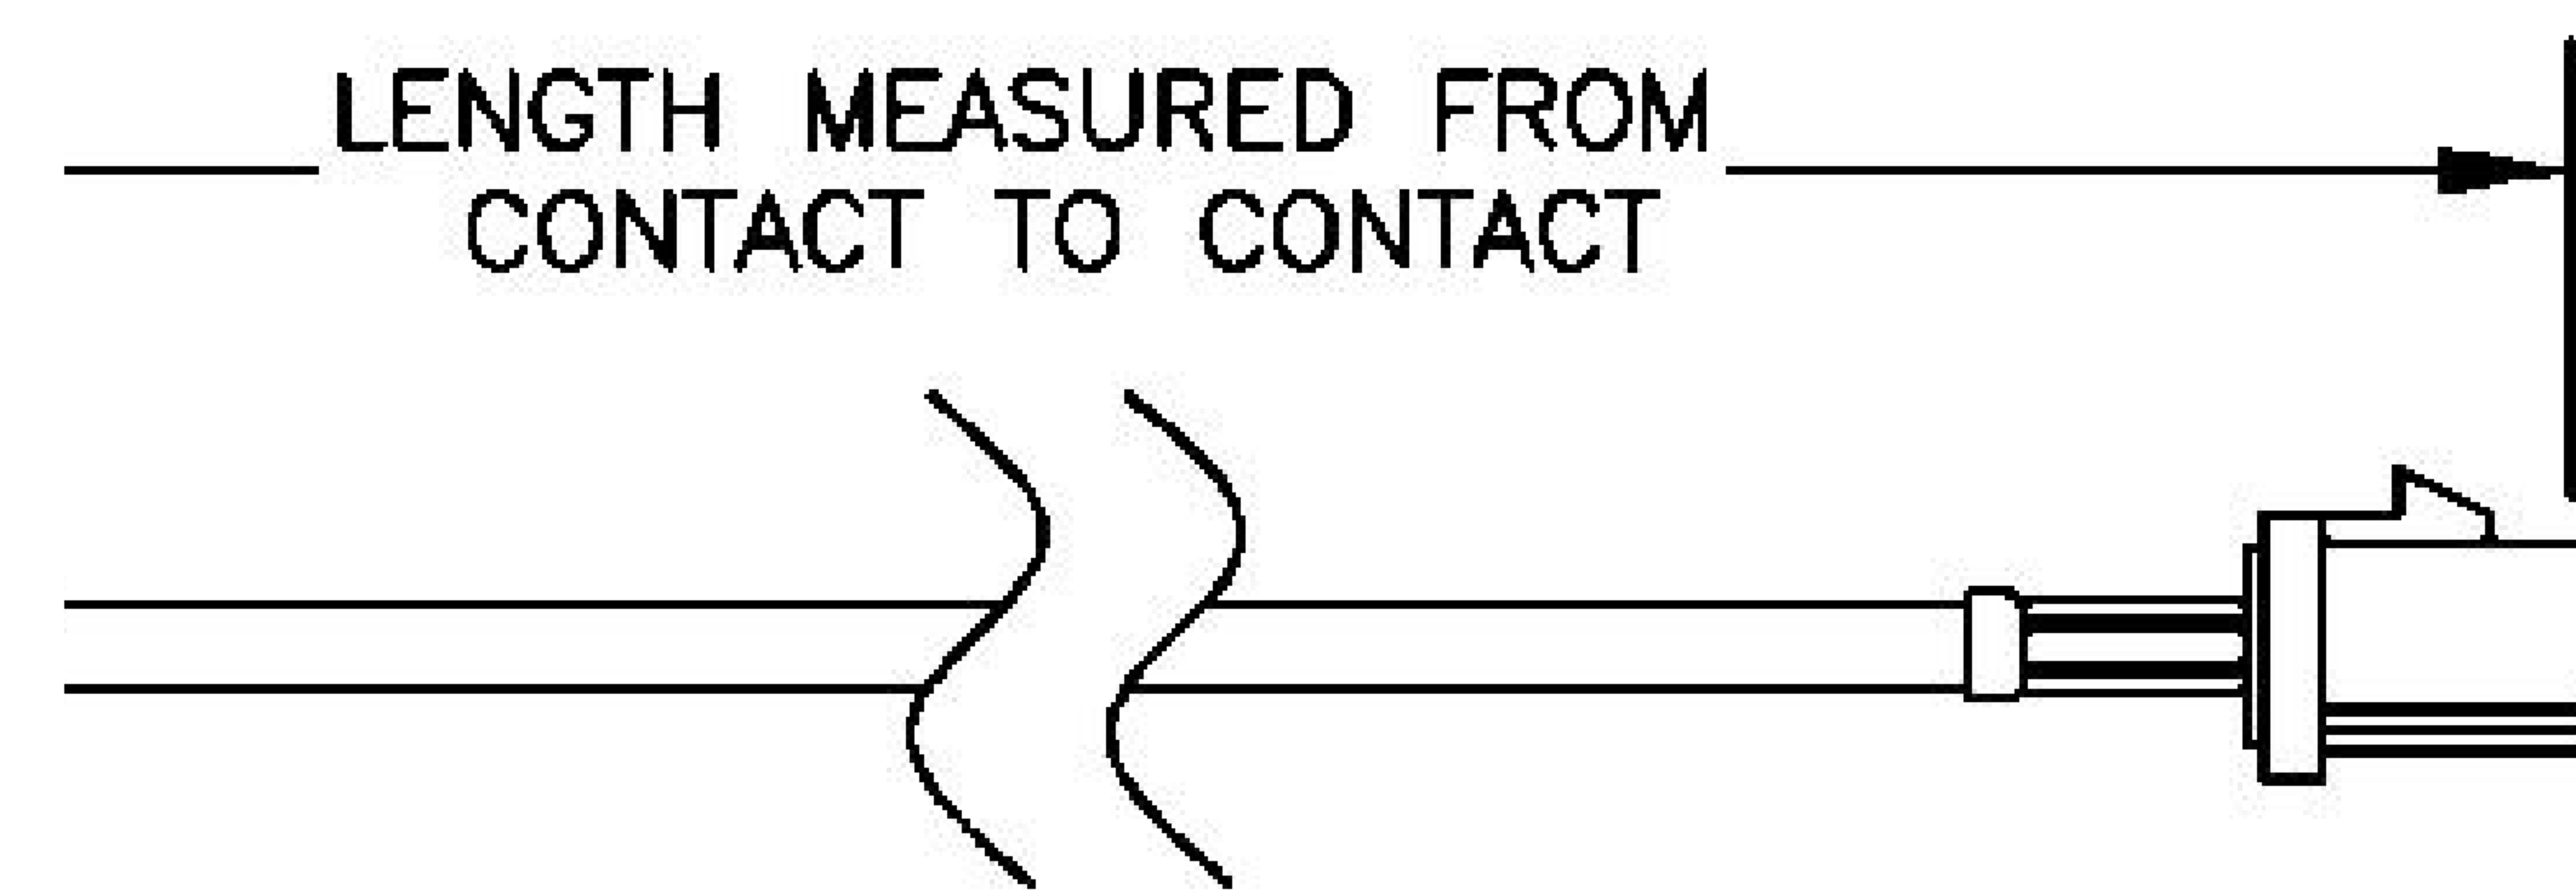

COMPONENTS	IMPEDANCE
FAKRA PLUG	50 OHM
FAKRA PLUG	50 OHM
ET-ET38392	50 OHM

Standard Lengths	
-12	12^H
-24	24"
-36	36"
■48	48^M
-60	60"
-XXX	Custom Length in Inches

Part Configurator				
1. Replace Y with code.				
2. Replace XX with length in inches.				
CODING	PLUG	PLUG	COLOR	APPLICATION
A	6	0	BLACK	RADIO WITH PHANTOM SUPPLY
B			WHITE	RADIO WITHOUT PHANTOM SUPPLY
C	a	a	BLUE	GPS: TELEMATICS OR NAVIGATION
D	6	6	BORDEAUX	GSM: CELLULAR PHONE
H	a	a	VIOLET	GPS: TELEMATICS AND NAVIGATION
I	d	d	BEIGE	BLUETOOTH
K		a	CURRY	RADIO WITH IF OUTPUT (ANTENNA DIVERSITY)
Z	6	d	WATER BLUE	NEUTRAL CODING

FAKRA PLUG

8th Floor, Building 1, Yongfu Science and Technology Center Industrial Park, Nanzha District 5, Humen, 523900, Dongguan, Guangdong, China.

Website: www.ebeestock.com

Email: sales@ebeestock.com

COAXIAL & FIBER OPTICS

DWG TITLE	ET22010	DES_	beige-fakra-plug-to-fakra-plug-cable-12-inch-length-using-rg174-coax-022009

SIZE A | FSCM NO. 53919 | CAD FILE 073102 | SCALE N/A | 127

NOTES:

1. UNLESS OTHERWISE SPECIFIED ALL DIMENSIONS ARE NOMINAL.
2. ALL SPECIFICATIONS ARE SUBJECT TO CHANGE WITHOUT NOTICE AT ANY TIME.