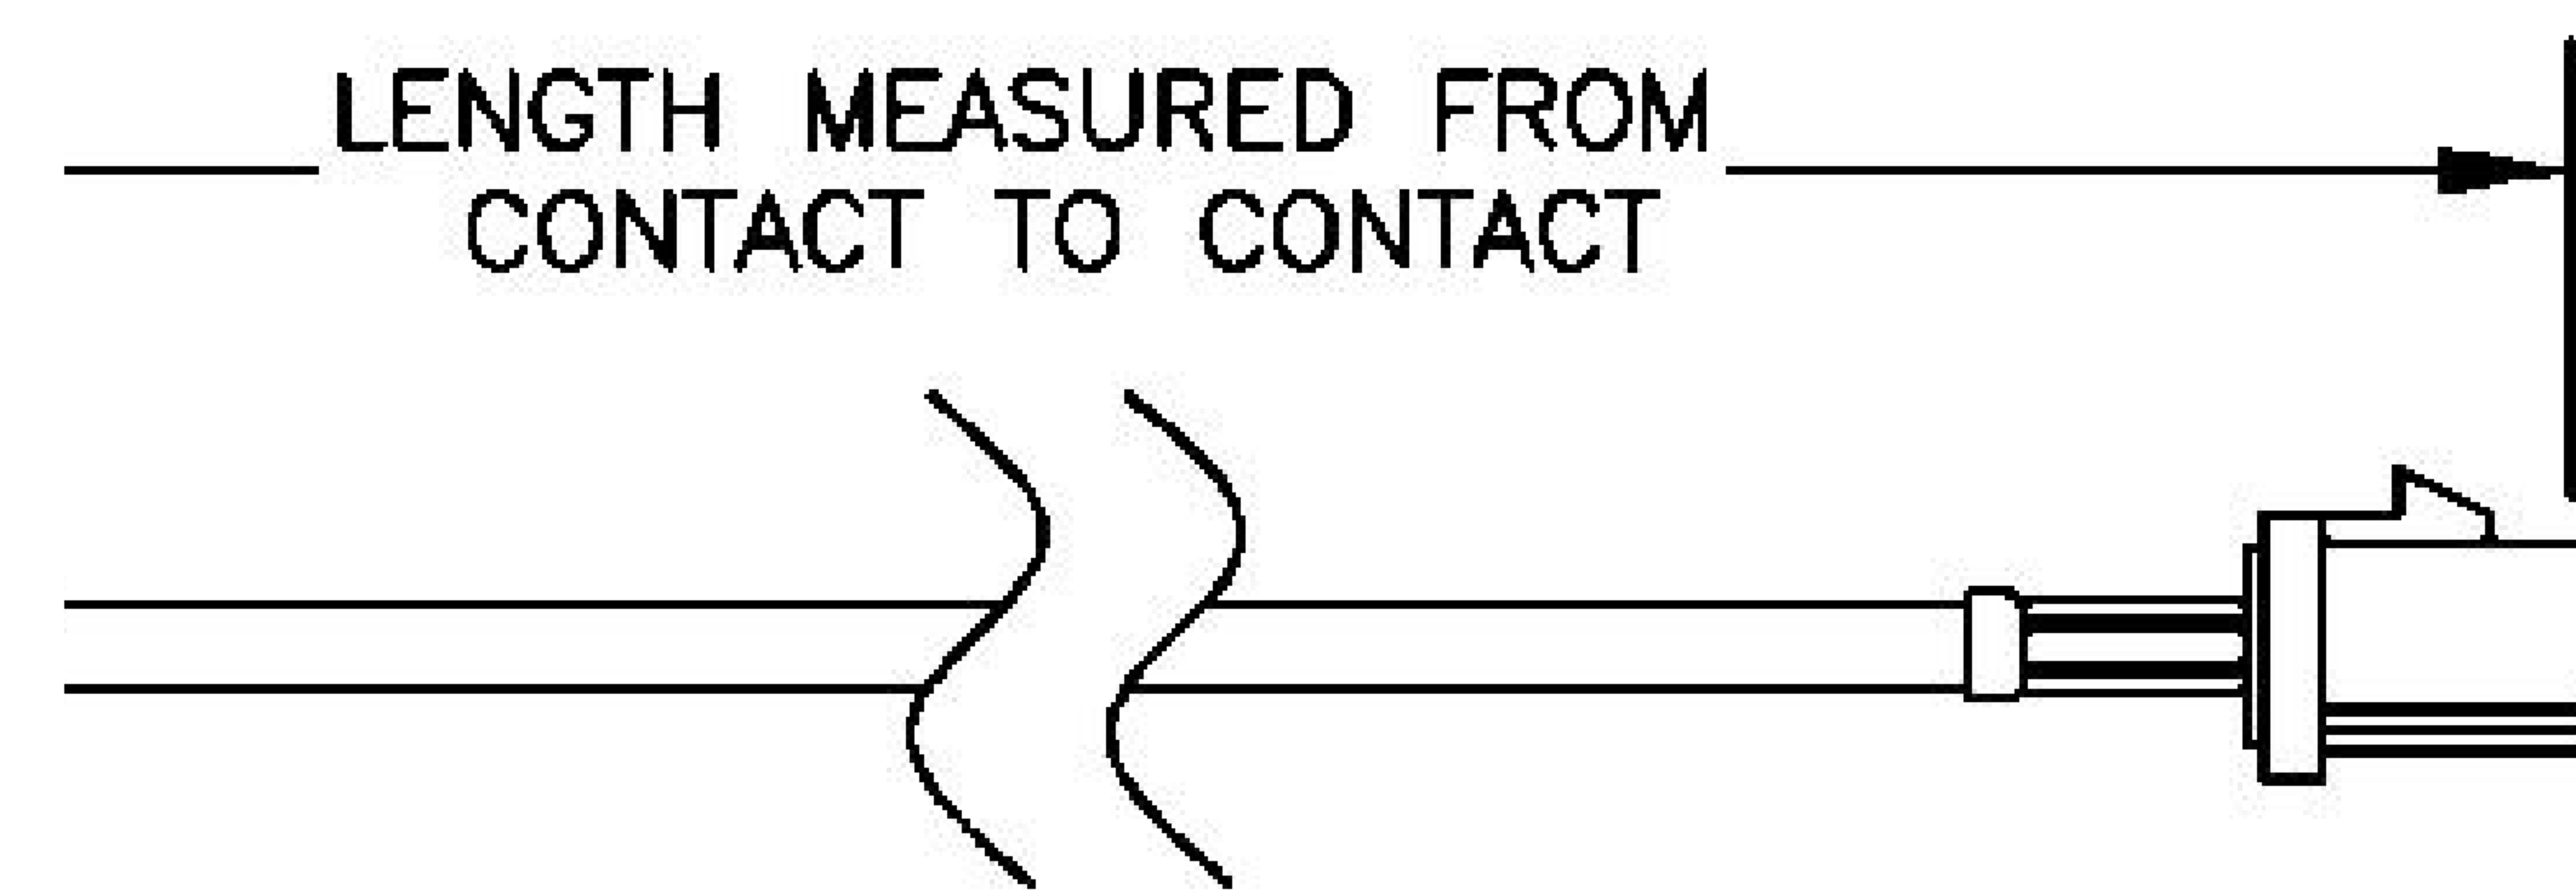

COMPONENTS	IMPEDANCE
FAKRA PLUG	50 OHM
FAKRA PLUG	50 OHM
ET-ET38392	50 OHM

Standard Lengths	
-12	12^H
-24	24"
-36	36"
■48	48^M
-60	60"
-XXX	Custom Length in Inches

Part Configurator				
1. Replace Y with code.				
2. Replace XX with length in inches.				
CODING	PLUG	PLUG	COLOR	APPLICATION
A	6	0	BLACK	RADIO WITH PHANTOM SUPPLY
B			WHITE	RADIO WITHOUT PHANTOM SUPPLY
C	a	a	BLUE	GPS: TELEMATICS OR NAVIGATION
D	6	6	BORDEAUX	GSM: CELLULAR PHONE
H	a	a	VIOLET	GPS: TELEMATICS AND NAVIGATION
I	d	d	BEIGE	BLUETOOTH
K		a	CURRY	RADIO WITH IF OUTPUT (ANTENNA DIVERSITY)
Z	6	d	WATER BLUE	NEUTRAL CODING

FAKRA PLUG

8th Floor, Building 1, Yongfu Science and Technology Center Industrial Park, Nanzha District 5, Humen, 523900, Dongguan, Guangdong, China.

Website: www.ebeestock.com

Email: sales@ebeestock.com

COAXIAL & FIBER OPTICS

DWG TITLE	ET22011	DES_	beige-fakra-plug-to-fakra-plug-cable-12-inch-length-using-rg174-coax-022009

SIZE A | FSCM NO. 53919 | CAD FILE 073102 | SCALE N/A | 127

NOTES:

1. UNLESS OTHERWISE SPECIFIED ALL DIMENSIONS ARE NOMINAL.
2. ALL SPECIFICATIONS ARE SUBJECT TO CHANGE WITHOUT NOTICE AT ANY TIME.