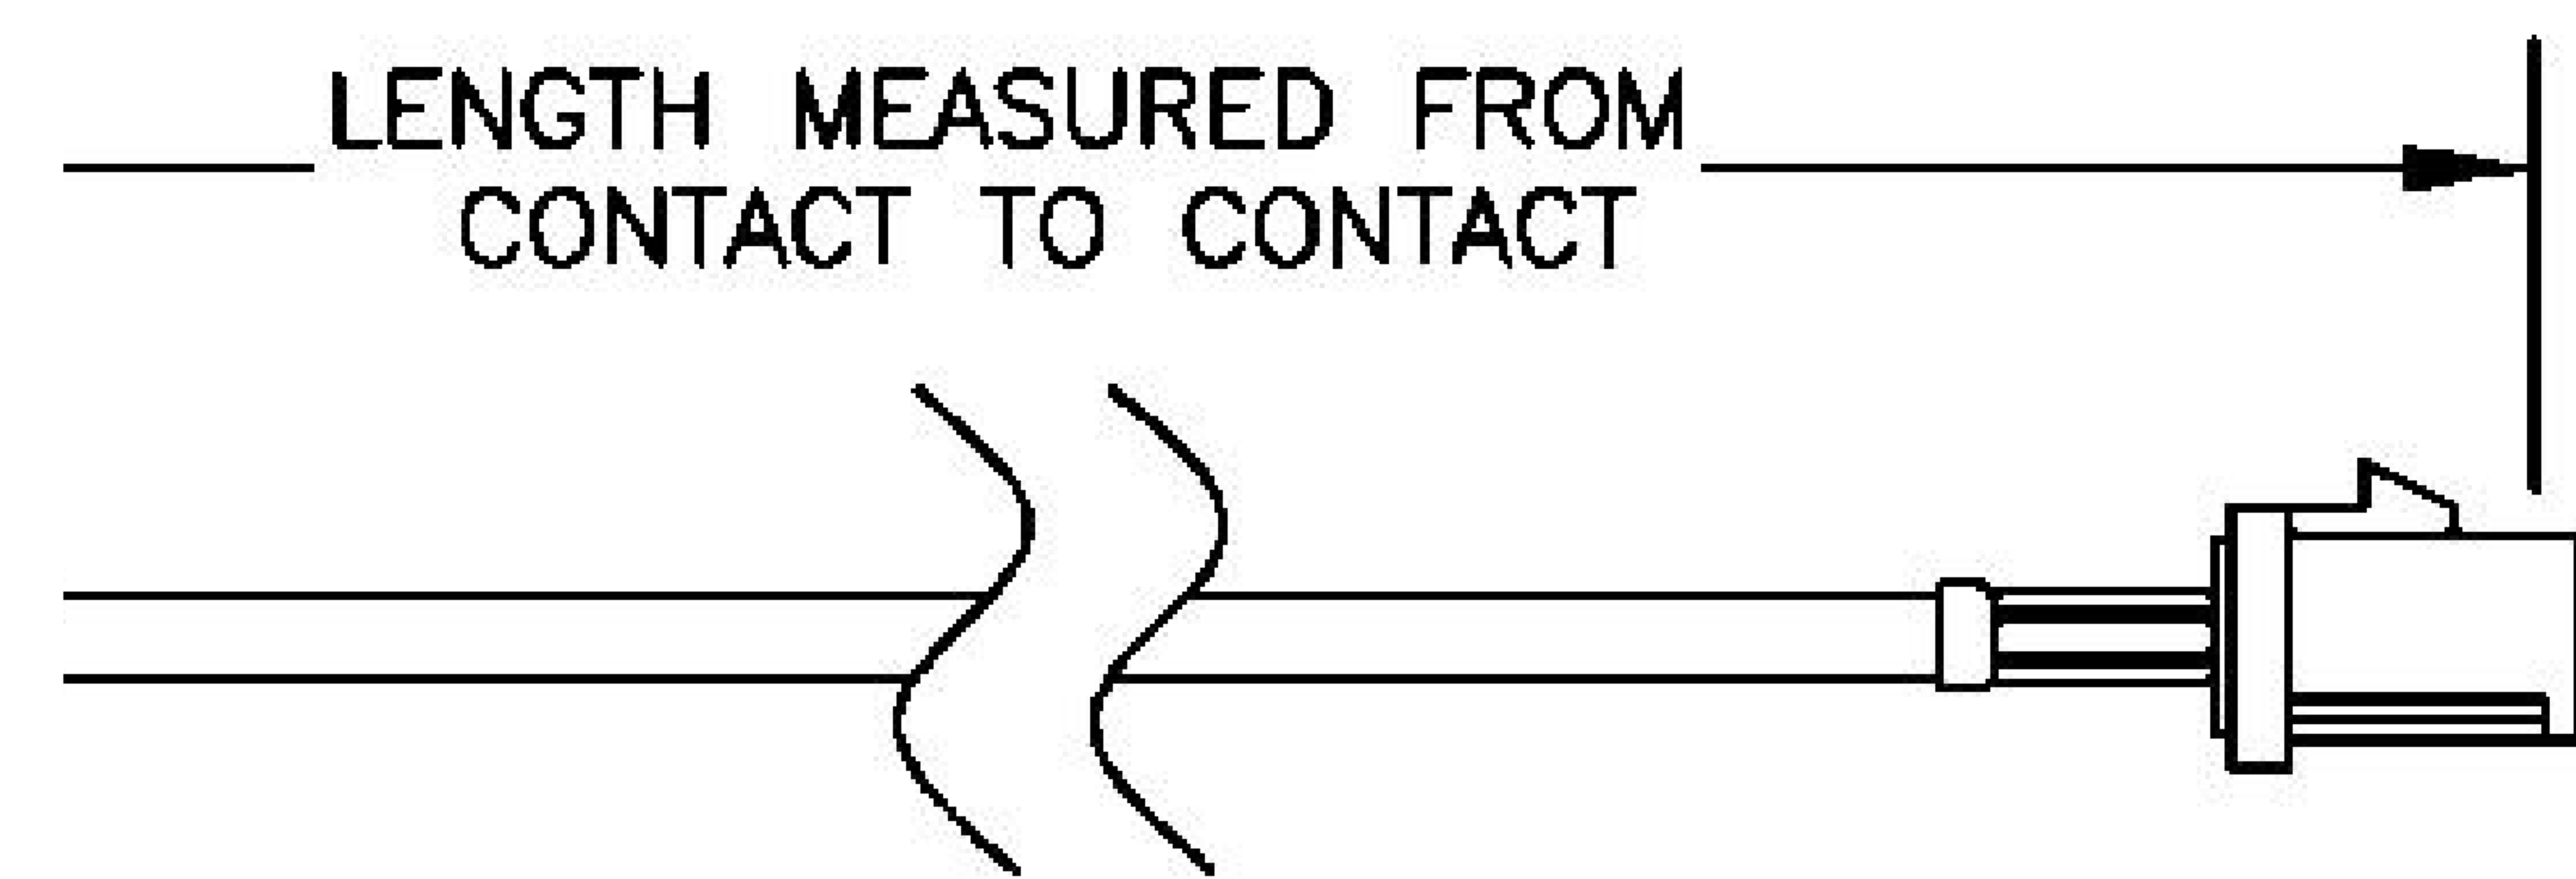

COMPONENTS	IMPEDANCE
FAKRA PLUG	50 OHM
FAKRA PLUG	50 OHM
ET-ET38392	50 OHM

Standard Lengths	
-12	12^H
-24	24"
-36	36"
■48	48^M
-60	60"
-XXX	Custom Length in Inches

Part Configurator				
1. Replace Y with code.				
2. Replace XX with length in inches.				
CODING	PLUG	PLUG	COLOR	APPLICATION
A	6	0	BLACK	RADIO WITH PHANTOM SUPPLY
B			WHITE	RADIO WITHOUT PHANTOM SUPPLY
C	a	a	BLUE	GPS: TELEMATICS OR NAVIGATION
D	6	6	BORDEAUX	GSM: CELLULAR PHONE
H	a	a	VIOLET	GPS: TELEMATICS AND NAVIGATION
I	d	d	BEIGE	BLUETOOTH
K		a	CURRY	RADIO WITH IF OUTPUT (ANTENNA DIVERSITY)
Z	6	d	WATER BLUE	NEUTRAL CODING

FAKRA PLUG

8th Floor, Building 1, Yongfu Science and Technology Center Industrial Park, Nanzha District 5, Humen, 523900, Dongguan, Guangdong, China.

Website: www.ebeestock.com

Email: sales@ebeestock.com

COAXIAL & FIBER OPTICS

DWG TITLE	ET22012	DES_	beige-fakra-plug-to-fakra-plug-cable-12-inch-length-using-rg174-coax-022009

SIZE A | FSCM NO. 53919 | CAD FILE 073102 | SCALE N/A | 127

NOTES:

1. UNLESS OTHERWISE SPECIFIED ALL DIMENSIONS ARE NOMINAL.
2. ALL SPECIFICATIONS ARE SUBJECT TO CHANGE WITHOUT NOTICE AT ANY TIME.