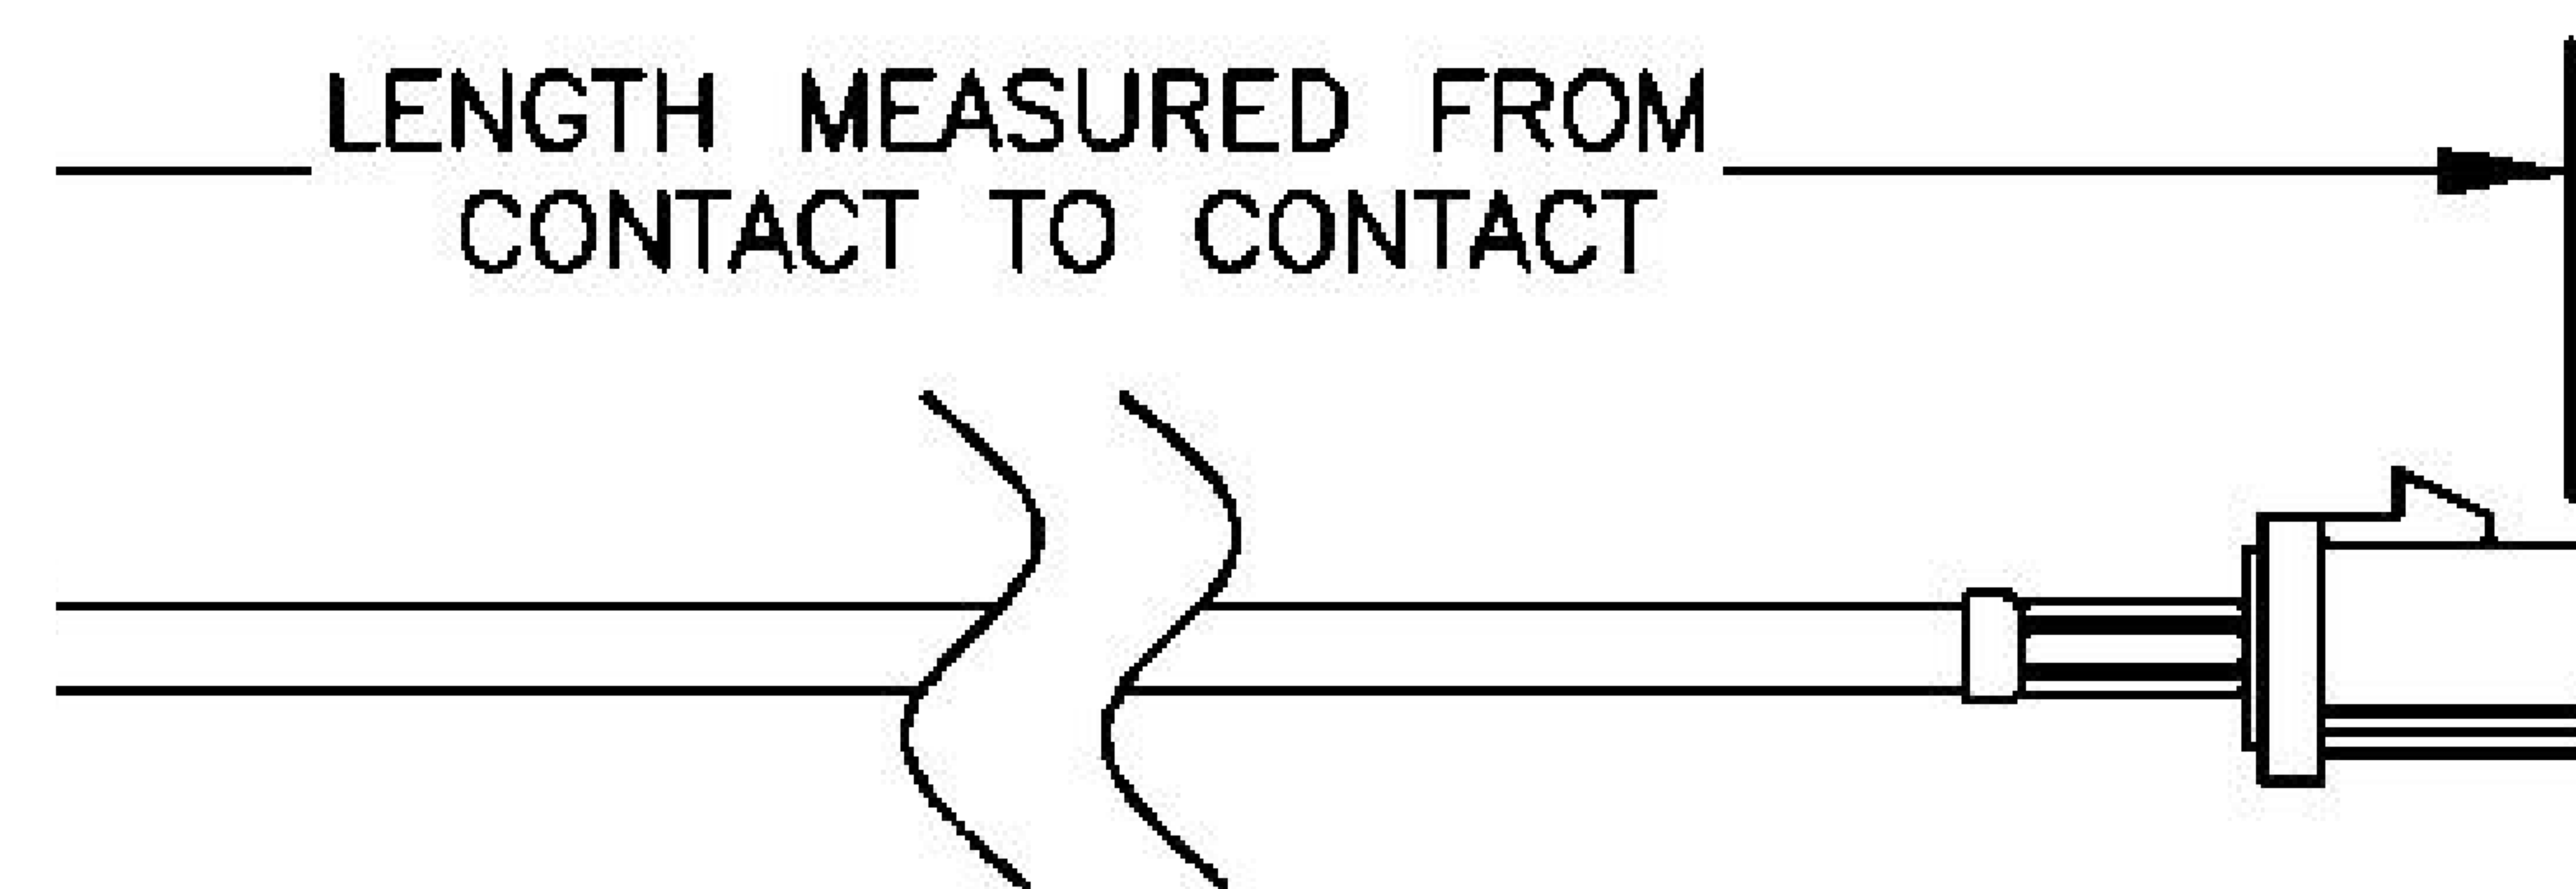

COMPONENTS	IMPEDANCE
FAKRA PLUG	50 OHM
FAKRA PLUG	50 OHM
ET-ET38392	50 OHM

Standard Lengths	
-12	12^H
-24	24"
-36	36"
■48	48^M
-60	60"
-XXX	Custom Length in Inches

Part Configurator				
1. Replace Y with code.				
2. Replace XX with length in inches.				
CODING	PLUG	PLUG	COLOR	APPLICATION
A	6	0	BLACK	RADIO WITH PHANTOM SUPPLY
B			WHITE	RADIO WITHOUT PHANTOM SUPPLY
C	a	a	BLUE	GPS: TELEMATICS OR NAVIGATION
D	6	6	BORDEAUX	GSM: CELLULAR PHONE
H	a	a	VIOLET	GPS: TELEMATICS AND NAVIGATION
I	d	d	BEIGE	BLUETOOTH
K		a	CURRY	RADIO WITH IF OUTPUT (ANTENNA DIVERSITY)
Z	6	d	WATER BLUE	NEUTRAL CODING

FAKRA PLUG

8th Floor, Building 1, Yongfu Science and Technology Center Industrial Park, Nanzha District 5, Humen, 523900, Dongguan, Guangdong, China.

Website: www.ebeestock.com

Email: sales@ebeestock.com

COAXIAL & FIBER OPTICS

DWG TITLE	ET22013	DES_	beige-fakra-plug-to-fakra-plug-cable-12-inch-length-using-rg174-coax-022009

SIZE A | FSCM NO. 53919 | CAD FILE 073102 | SCALE N/A | 127

NOTES:

1. UNLESS OTHERWISE SPECIFIED ALL DIMENSIONS ARE NOMINAL.
2. ALL SPECIFICATIONS ARE SUBJECT TO CHANGE WITHOUT NOTICE AT ANY TIME.