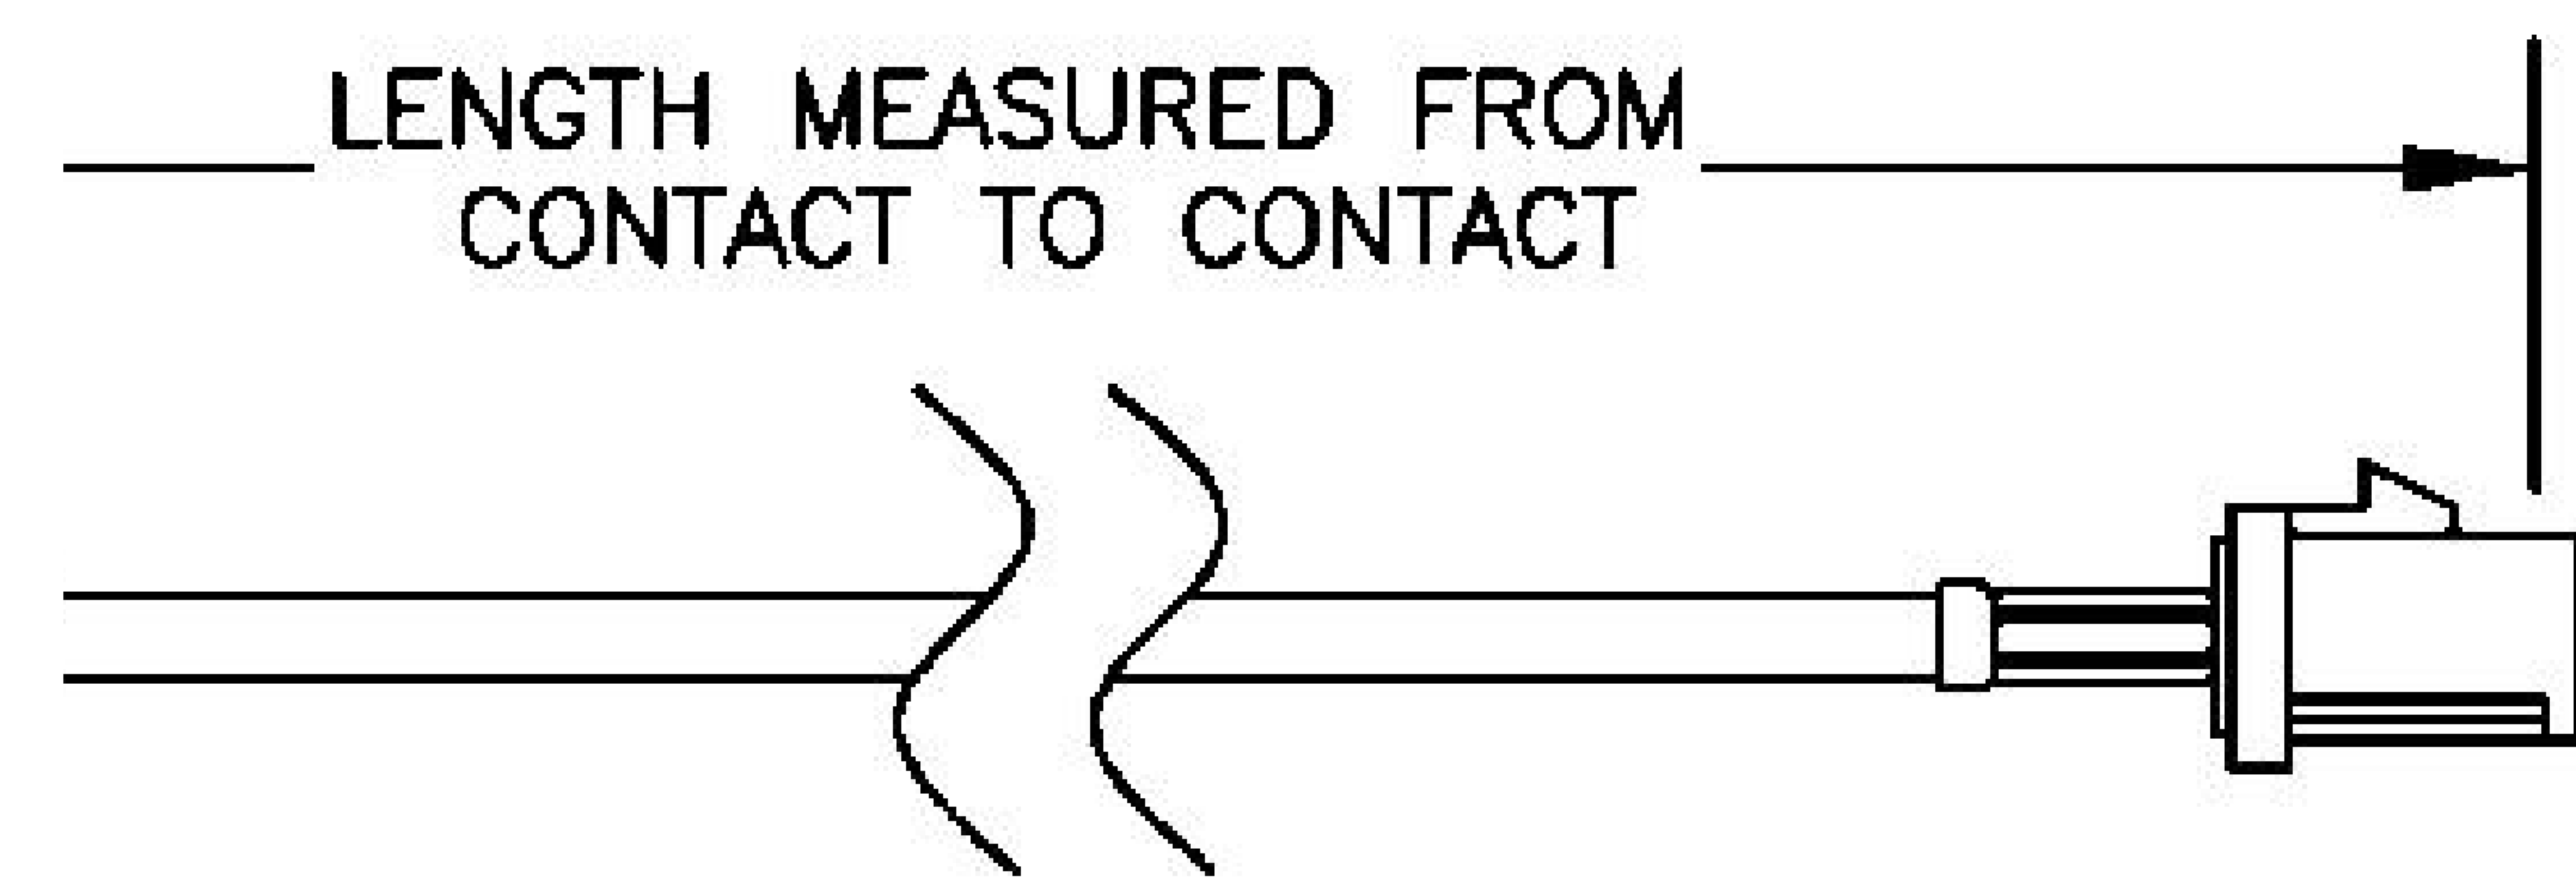

COMPONENTS	IMPEDANCE
FAKRA PLUG	50 OHM
FAKRA PLUG	50 OHM
ET-ET38392	50 OHM

Standard Lengths	
-12	12 <sup>H</sup>
-24	24"
-36	36"
■48	48 <sup>M</sup>
-60	60"
-XXX	Custom Length in Inches

Part Configurator				
1. Replace Y with code.				
2. Replace XX with length in inches.				
CODING	PLUG	PLUG	COLOR	APPLICATION
A	6	0	BLACK	RADIO WITH PHANTOM SUPPLY
B			WHITE	RADIO WITHOUT PHANTOM SUPPLY
C	a	a	BLUE	GPS: TELEMATICS OR NAVIGATION
D	6	6	BORDEAUX	GSM: CELLULAR PHONE
H	a	a	VIOLET	GPS: TELEMATICS AND NAVIGATION
I	d	d	BEIGE	BLUETOOTH
K		a	CURRY	RADIO WITH IF OUTPUT (ANTENNA DIVERSITY)
Z	6	d	WATER BLUE	NEUTRAL CODING

FAKRA PLUG

FAKRA PLUG

8th Floor, Building 1, Yongfu Science and Technology Center Industrial Park, Nanzha District 5, Humen, 523900, Dongguan, Guangdong, China.

Website: [www.ebeestock.com](http://www.ebeestock.com)

Email: [sales@ebeestock.com](mailto:sales@ebeestock.com)

COAXIAL & FIBER OPTICS

DWG TITLE	ET22014	DES_	curry-fakra-plug-to-fakra-plug-cable-12-inch-length-using-rg174-coax-022014
-----------	---------	------	---

SIZE A | FSCM NO. 53919 | CAD FILE 073102 | SCALE N/A | 127

NOTES:

- UNLESS OTHERWISE SPECIFIED ALL DIMENSIONS ARE NOMINAL.
- ALL SPECIFICATIONS ARE SUBJECT TO CHANGE WITHOUT NOTICE AT ANY TIME.