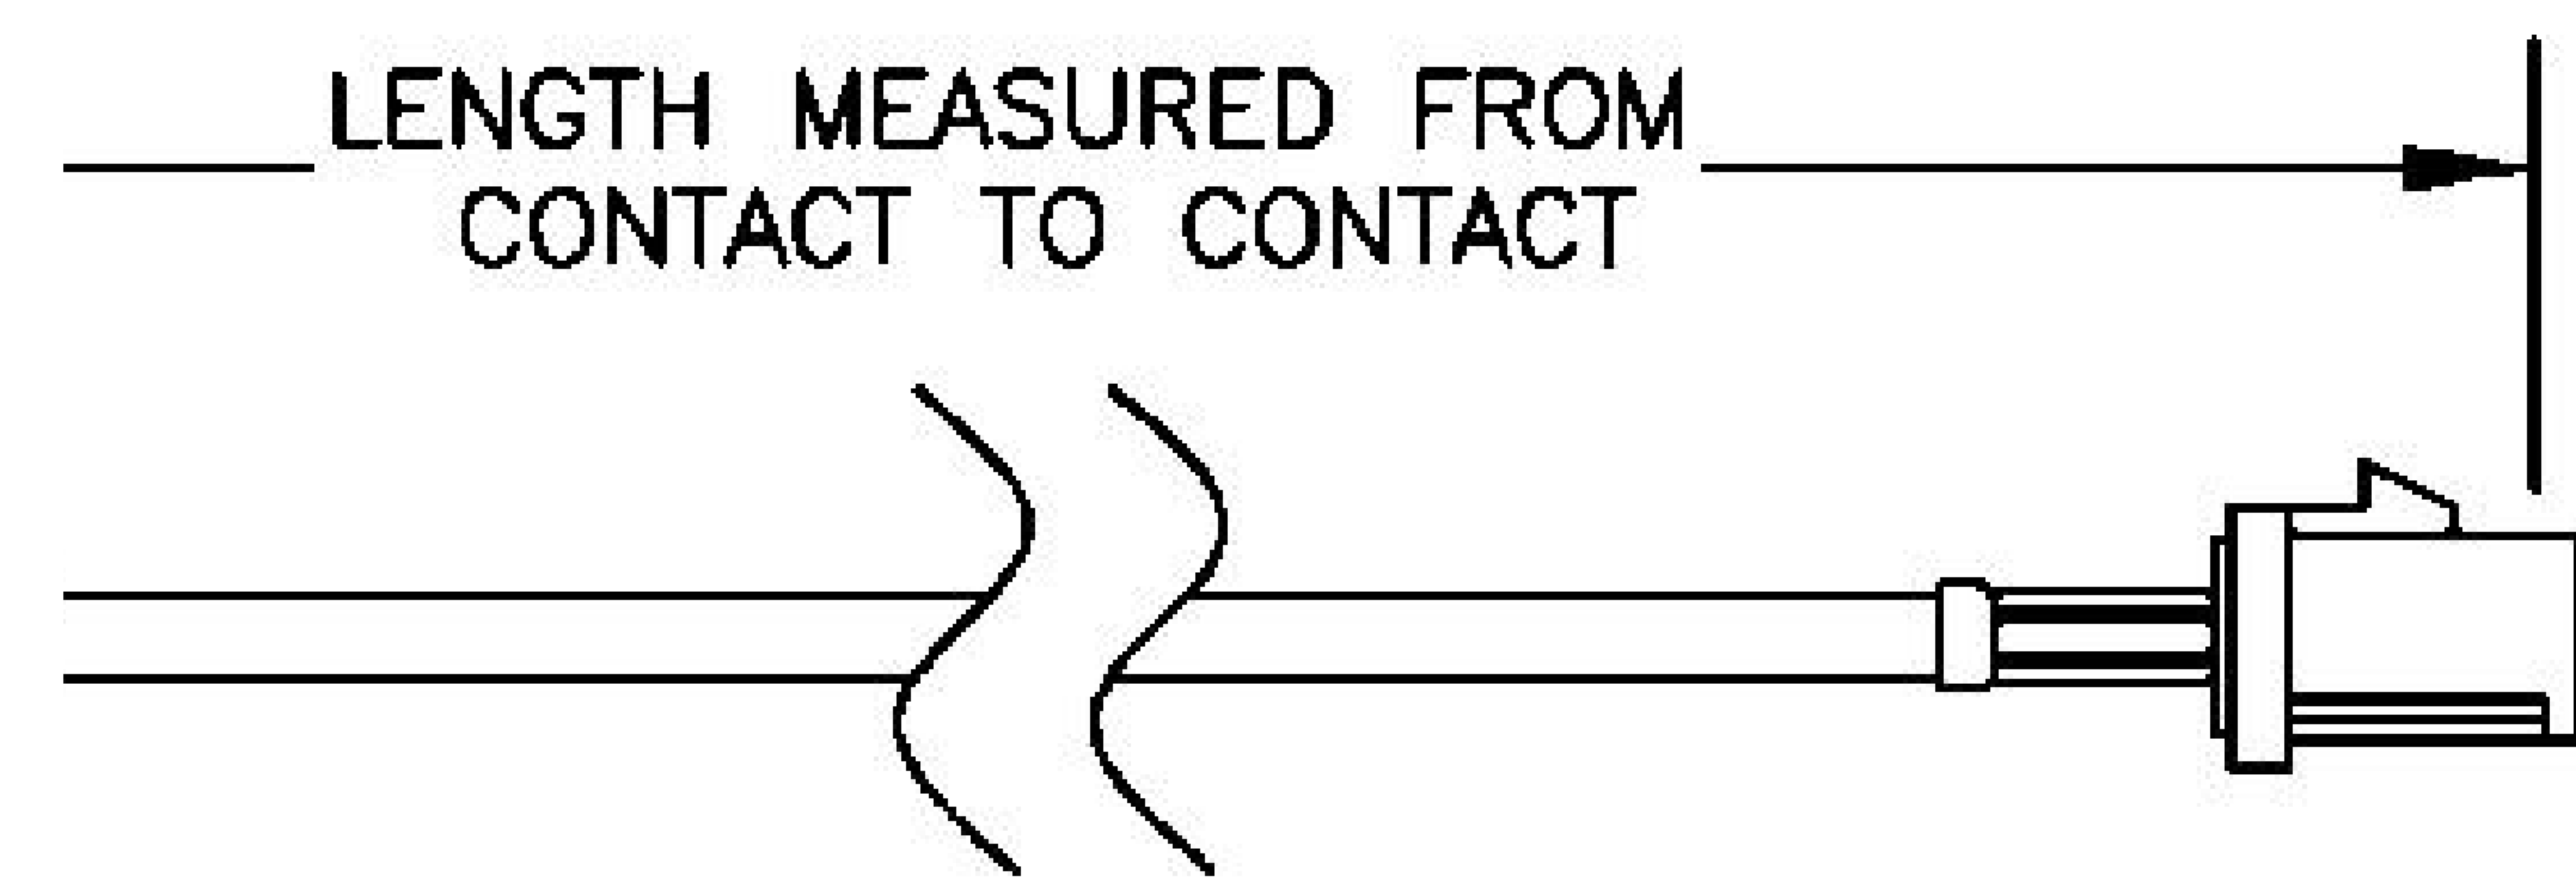

COMPONENTS	IMPEDANCE
FAKRA PLUG	50 OHM
FAKRA PLUG	50 OHM
ET-ET38392	50 OHM

Standard Lengths	
-12	12^H
-24	24"
-36	36"
■48	48^M
-60	60"
-XXX	Custom Length in Inches

Part Configurator				
1. Replace Y with code.				
2. Replace XX with length in inches.				
CODING	PLUG	PLUG	COLOR	APPLICATION
A	6	0	BLACK	RADIO WITH PHANTOM SUPPLY
B			WHITE	RADIO WITHOUT PHANTOM SUPPLY
C	a	a	BLUE	GPS: TELEMATICS OR NAVIGATION
D	6	6	BORDEAUX	GSM: CELLULAR PHONE
H	a	a	VIOLET	GPS: TELEMATICS AND NAVIGATION
I	d	d	BEIGE	BLUETOOTH
K		a	CURRY	RADIO WITH IF OUTPUT (ANTENNA DIVERSITY)
Z	6	d	WATER BLUE	NEUTRAL CODING

FAKRA PLUG

8th Floor, Building 1, Yongfu Science and Technology Center Industrial Park, Nanzha District 5, Humen, 523900, Dongguan, Guangdong, China.

Website: www.ebeestock.com
Email: sales@ebeestock.com

COAXIAL & FIBER OPTICS

DWG TITLE	ET22015	DES_	curry-fakra-plug-to-fakra-plug-cable-12-inch-length-using-rg174-coax-022014

SIZE A | FSCM NO. 53919 | CAD FILE 073102 | SCALE N/A | 127

1. NOTES:
1. UNLESS OTHERWISE SPECIFIED ALL DIMENSIONS ARE NOMINAL.
  2. ALL SPECIFICATIONS ARE SUBJECT TO CHANGE WITHOUT NOTICE AT ANY TIME.