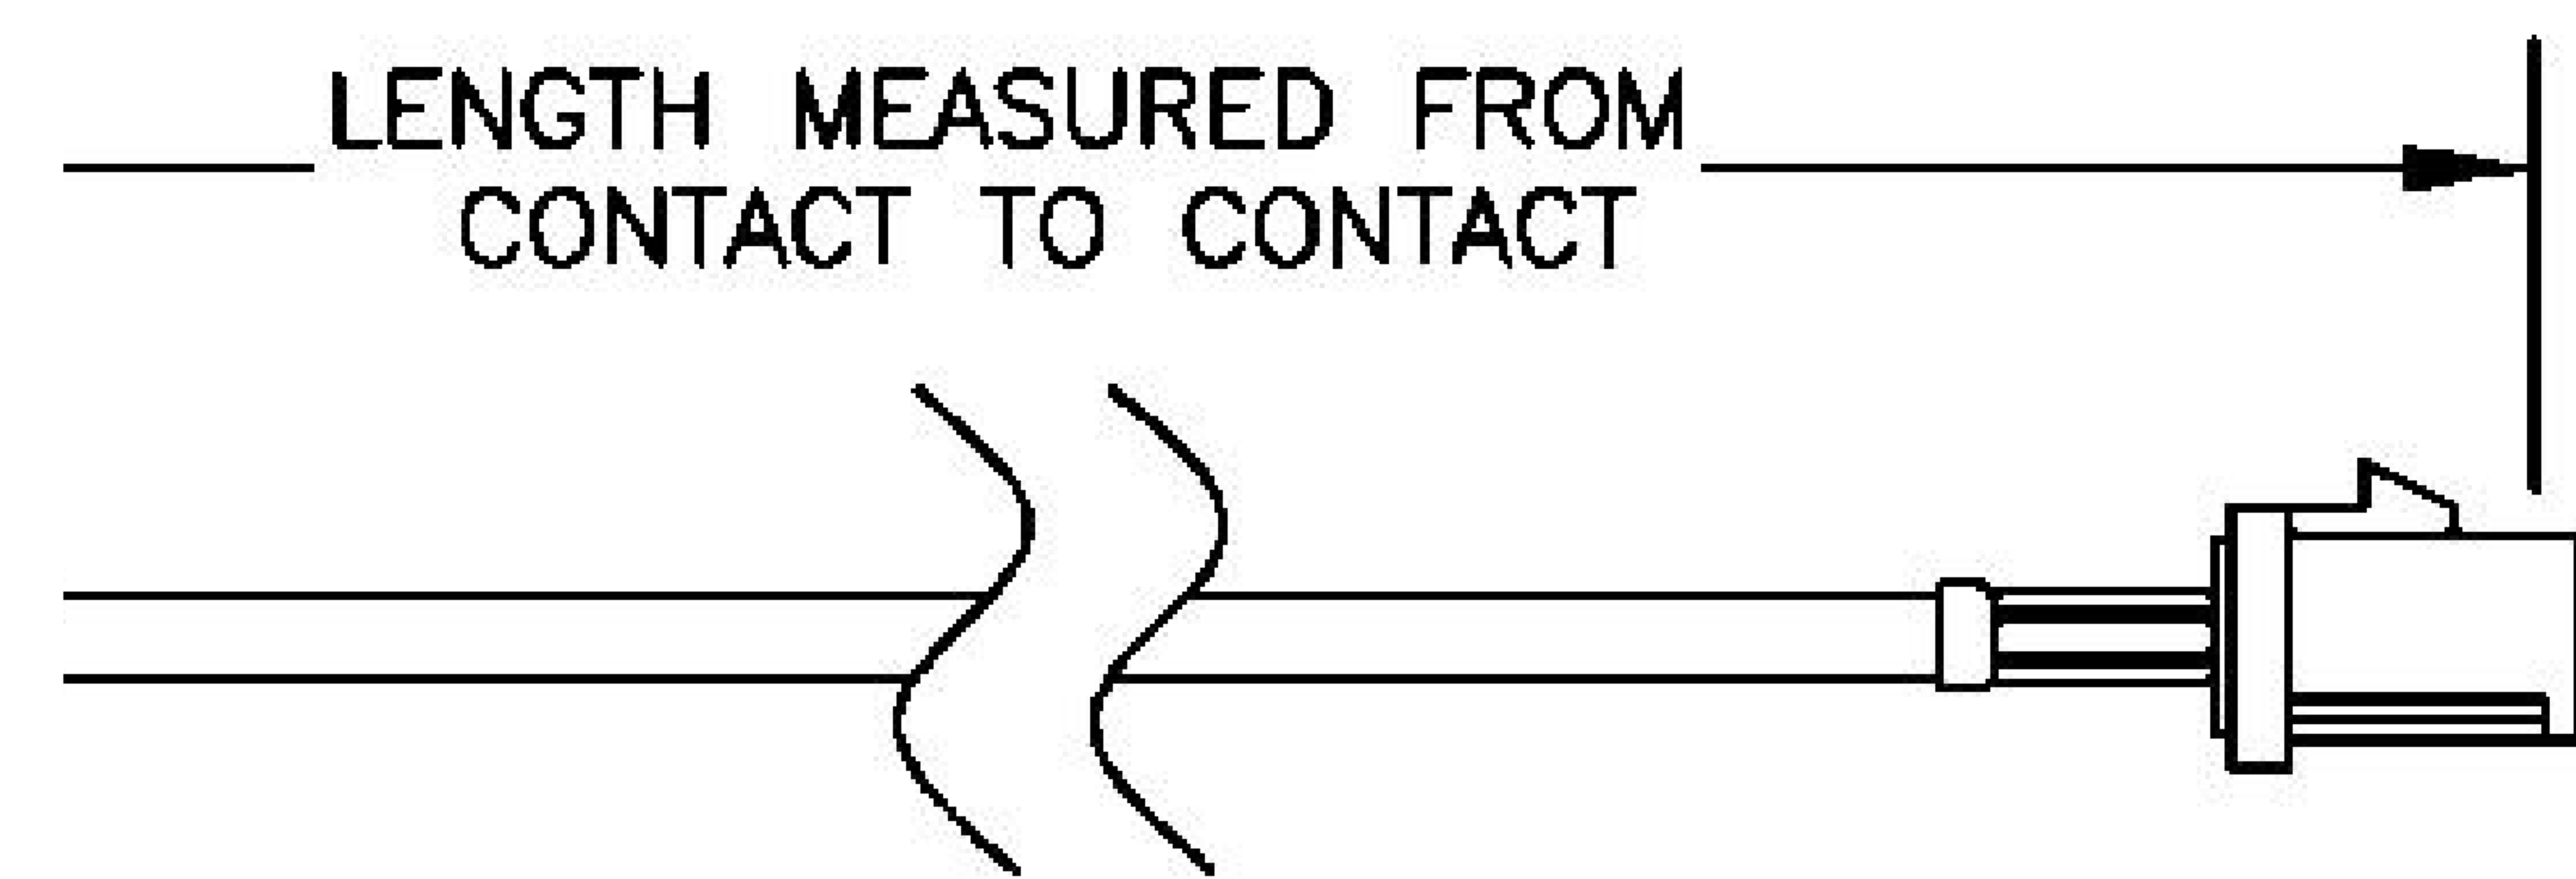

COMPONENTS	IMPEDANCE
FAKRA PLUG	50 OHM
FAKRA PLUG	50 OHM
ET-ET38392	50 OHM

Standard Lengths	
-12	12^H
-24	24"
-36	36"
■48	48^M
-60	60"
-XXX	Custom Length in Inches

Part Configurator				
1. Replace Y with code.				
2. Replace XX with length in inches.				
CODING	PLUG	PLUG	COLOR	APPLICATION
A	6	0	BLACK	RADIO WITH PHANTOM SUPPLY
B			WHITE	RADIO WITHOUT PHANTOM SUPPLY
C	a	a	BLUE	GPS: TELEMATICS OR NAVIGATION
D	6	6	BORDEAUX	GSM: CELLULAR PHONE
H	a	a	VIOLET	GPS: TELEMATICS AND NAVIGATION
I	d	d	BEIGE	BLUETOOTH
K		a	CURRY	RADIO WITH IF OUTPUT (ANTENNA DIVERSITY)
Z	6	d	WATER BLUE	NEUTRAL CODING

FAKRA PLUG

8th Floor, Building 1, Yongfu Science and Technology Center Industrial Park, Nanzha District 5, Humen, 523900, Dongguan, Guangdong, China.

Website: www.ebeestock.com
Email: sales@ebeestock.com

COAXIAL & FIBER OPTICS

DWG TITLE	ET22016	DES_	curry-fakra-plug-to-fakra-plug-cable-12-inch-length-using-rg174-coax-022014

SIZE A | FSCM NO. 53919 | CAD FILE 073102 | SCALE N/A | 127

1. NOTES:
1. UNLESS OTHERWISE SPECIFIED ALL DIMENSIONS ARE NOMINAL.
  2. ALL SPECIFICATIONS ARE SUBJECT TO CHANGE WITHOUT NOTICE AT ANY TIME.